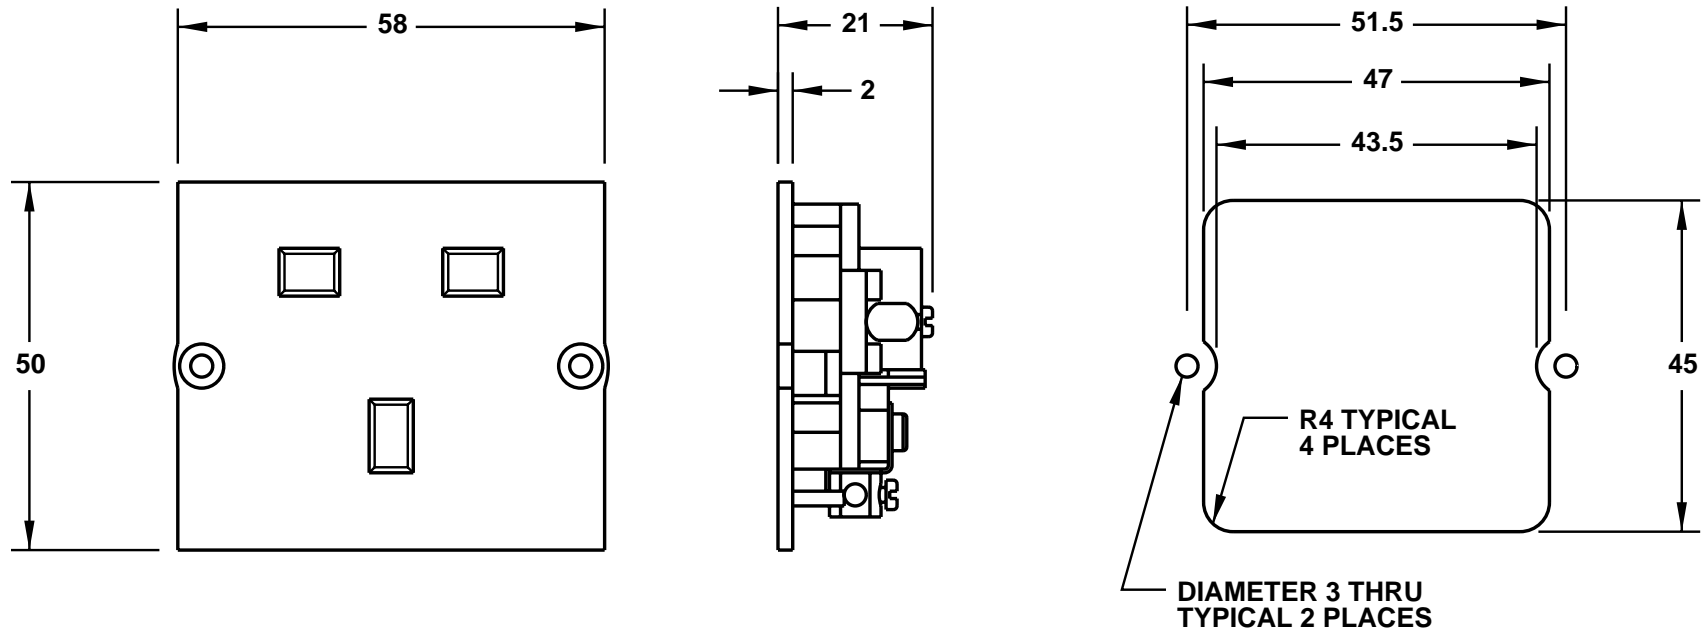

CAT. No.  
**72495**

UNITED KINGDOM SINGLE RECEPTACLE, SCREW MOUNTS TO PANEL, BLACK, 13 AMPERE 250 VOLT (UK1-13R)

STANDARD: BS 1363 A

ALL DIMENSIONS ARE IN MILLIMETERS

CUTOUT FOR  
PANEL MOUNTING