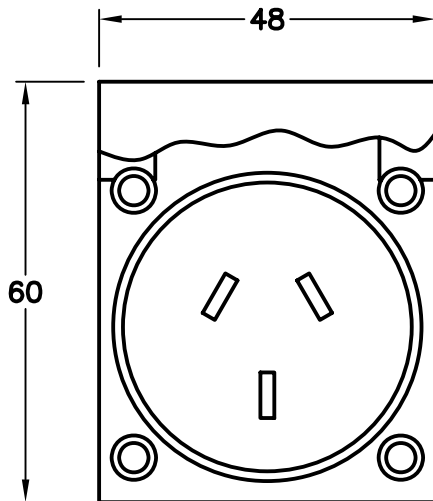

CAT. No.

74120-PFS

AUSTRALIAN OUTLET, WEATHERPROOF (IP44 RATED), SCREW MOUNT, BLACK, 2P 3W, 10A 250V, (AU1-10R). GASKET INCLUDED.

ALL DIMENSIONS ARE IN MILLIMETERS

SHOWN WITHOUT COVER

PANEL MOUNT DETAIL