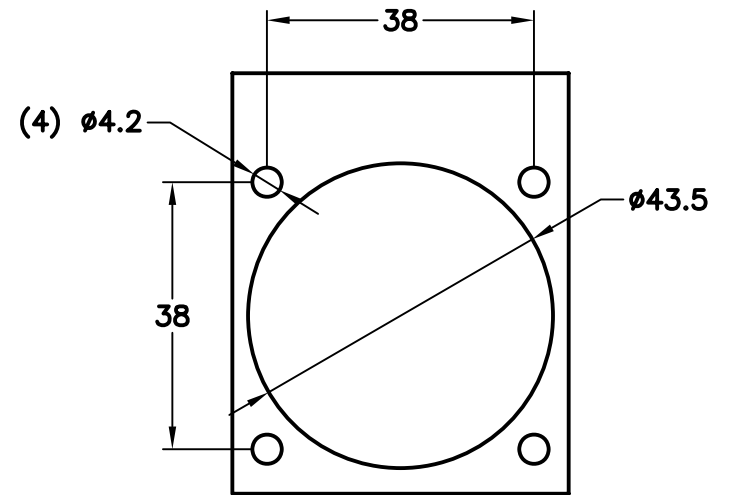

CAT. No.

74120-PFS

AUSTRALIAN OUTLET, WEATHERPROOF (IP44 RATED), SCREW MOUNT, BLACK, 2P 3W, 10A 250V, (AU1-10R). GASKET INCLUDED.

ALL DIMENSIONS ARE IN MILLIMETERS

SHOWN WITHOUT COVER

PANEL MOUNT DETAIL