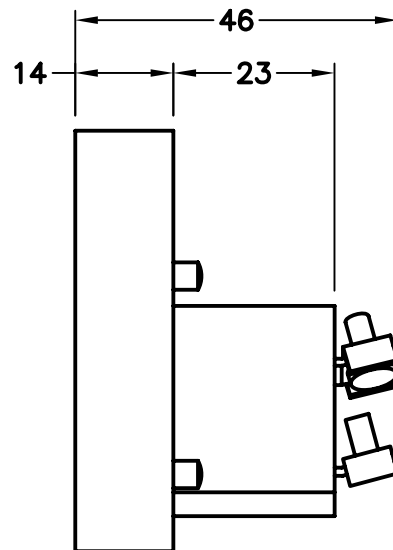

CAT. No.

74120-PFS

AUSTRALIAN OUTLET, WEATHERPROOF (IP44 RATED), SCREW MOUNT, BLACK, 2P 3W, 10A 250V, (AU1-10R). GASKET INCLUDED.

ALL DIMENSIONS ARE IN MILLIMETERS

SHOWN WITHOUT COVER

PANEL MOUNT DETAIL