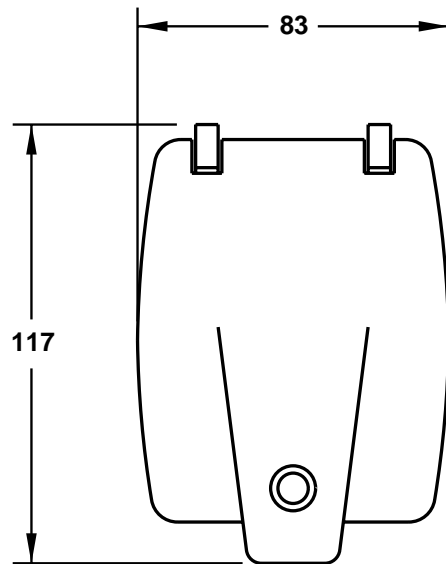

CAT. No.
74120

AUSTRALIAN OUTLET, WEATHERPROOF, IP 44 RATED, SCREW MOUNT, WHITE, 2 POLE 3 WIRE,
10 AMPERE 250 VOLT, (AU 1-10R)
STANDARD: AS 3112 - 1981

APPROVALS / CERT'S.

EANSW

ALL DIMENSIONS ARE IN MILLIMETERS

www.InternationalConfig.com
sales@internationalconfig.com

NOTE: FOR CLARITY THIS VIEW IS SHOWN WITH LIFT LID REMOVED

PANEL CUTOUT