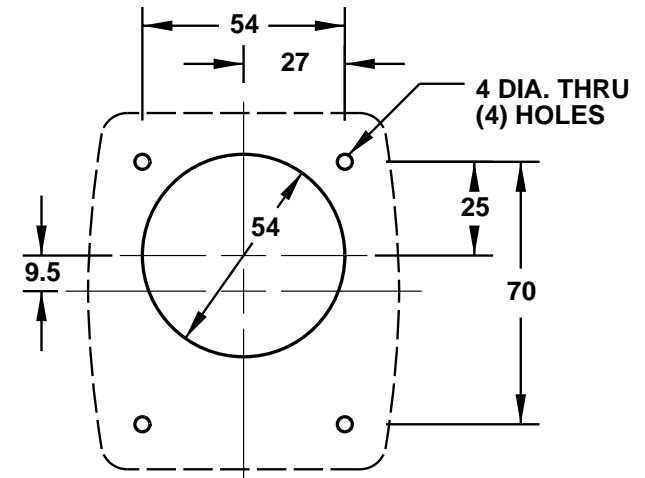

CAT. No.
74120

AUSTRALIAN OUTLET, WEATHERPROOF, IP 44 RATED, SCREW MOUNT, WHITE, 2 POLE 3 WIRE,
10 AMPERE 250 VOLT, (AU 1-10R)
STANDARD: AS 3112 - 1981

APPROVALS / CERT'S.

EANSW

ALL DIMENSIONS ARE IN MILLIMETERS

www.InternationalConfig.com
sales@internationalconfig.com

NOTE: FOR CLARITY THIS VIEW IS SHOWN WITH LIFT LID REMOVED

PANEL CUTOUT