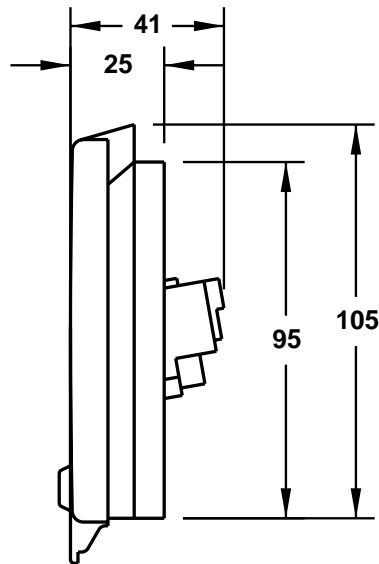

CAT. No.
74120

AUSTRALIAN OUTLET, WEATHERPROOF, IP 44 RATED, SCREW MOUNT, WHITE, 2 POLE 3 WIRE,
10 AMPERE 250 VOLT, (AU 1-10R)
STANDARD: AS 3112 - 1981

APPROVALS / CERT'S.

EANSW

ALL DIMENSIONS ARE IN MILLIMETERS

www.InternationalConfig.com
sales@internationalconfig.com

NOTE: FOR CLARITY THIS VIEW IS SHOWN WITH LIFT LID REMOVED

PANEL CUTOUT