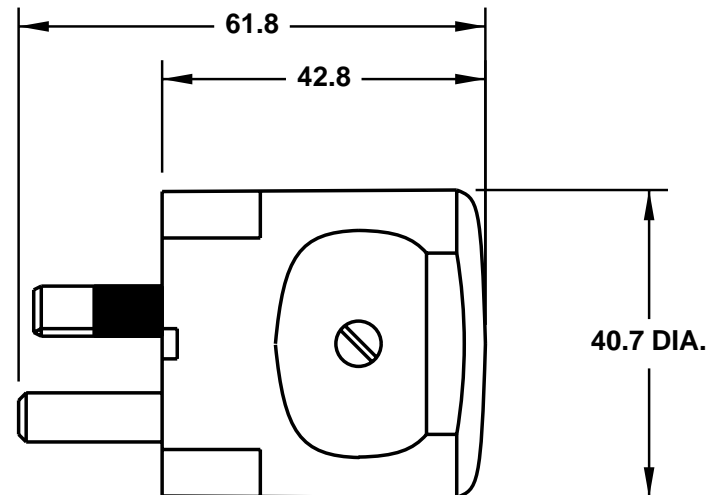

www.InternationalConfig.com
sales@internationalconfig.com