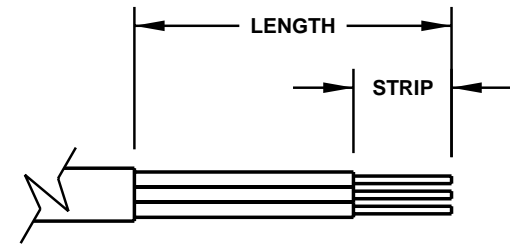

CAT. No.
74140-BLK

AUSTRALIAN PLUG (INSULATED LINE/NEUTRAL BLADES), STRAIGHT CORD GRIP, BLACK,
 2 POLE 3 WIRE, 10 AMP 250 VOLT, (AU 1-10P)
 STANDARD: AS/NZS 3112

APPROVALS: DEPARTMENT OF FAIR TRADING

ALL DIMENSIONS ARE IN MILLIMETERS

MAXIMUM JACKET O.D. ACCEPTED BY EXTERNAL STRAIN RELIEF = 8 DIA (0.315")
 MAXIMUM JACKET O.D. ACCEPTED BY INTERNAL STRAIN RELIEF = 8 DIA (0.315")
 MAXIMUM CONDUCTOR SIZE ACCEPTED BY TERMINALS = 2.5 (14 AWG)

CORDAGE PREPARATION

CONDUCTOR INSULATION COLOR	CONDUCTOR COLOR CODE	"LENGTH"	"STRIP"
GREEN / YELLOW	GROUND	40	6
BLUE	NEUTRAL	40	6
BROWN	LINE	40	6

CORDAGE PREPARATION

www.InternationalConfig.com
 sales@internationalconfig.com