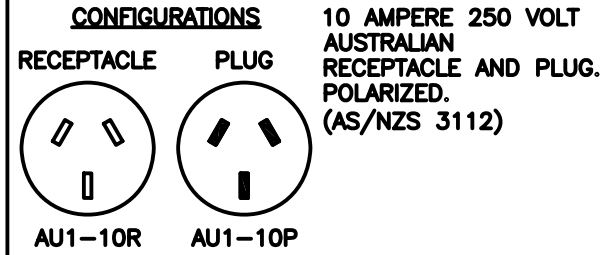

CAT. No.
74200

AUSTRALIAN RCD (GFCI), 10 mA, DUPLEX RECEPTACLE, WHITE, 2 POLE 3 WIRE, 10 AMPERE 250 VOLT, (AU1-10R)

APPROVALS	DEPT. of FAIR TRADING <input checked="" type="checkbox"/>
CERTIFICATIONS	CE <input checked="" type="checkbox"/>
STANDARDS	AS/NZS 3112 <input checked="" type="checkbox"/>