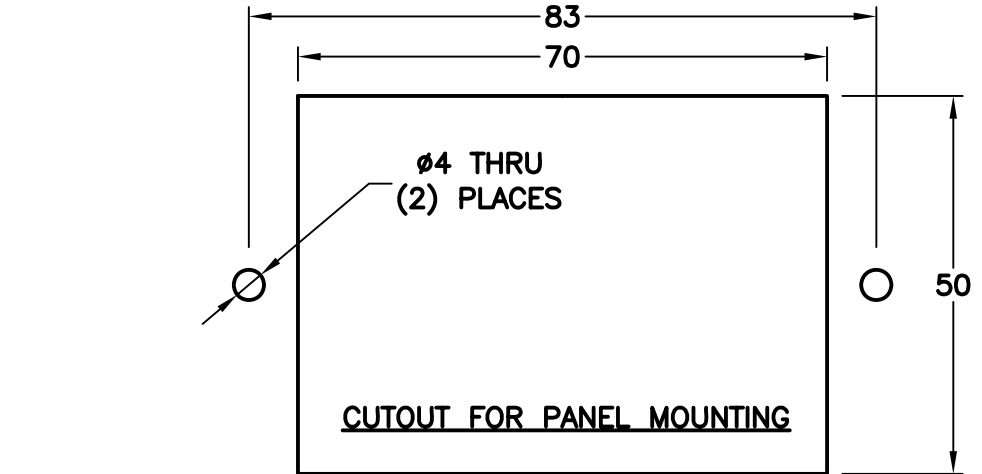

CAT. No.
74200

AUSTRALIAN RCD (GFCI), 10 mA, DUPLEX RECEPTACLE, WHITE, 2 POLE 3 WIRE, 10 AMPERE 250 VOLT, (AU1-10R)

APPROVALS	DEPT. of FAIR TRADING <input checked="" type="checkbox"/>
CERTIFICATIONS	CE <input checked="" type="checkbox"/>
STANDARDS	AS/NZS 3112 <input checked="" type="checkbox"/>

ALL DIMENSIONS ARE IN MILLIMETERS