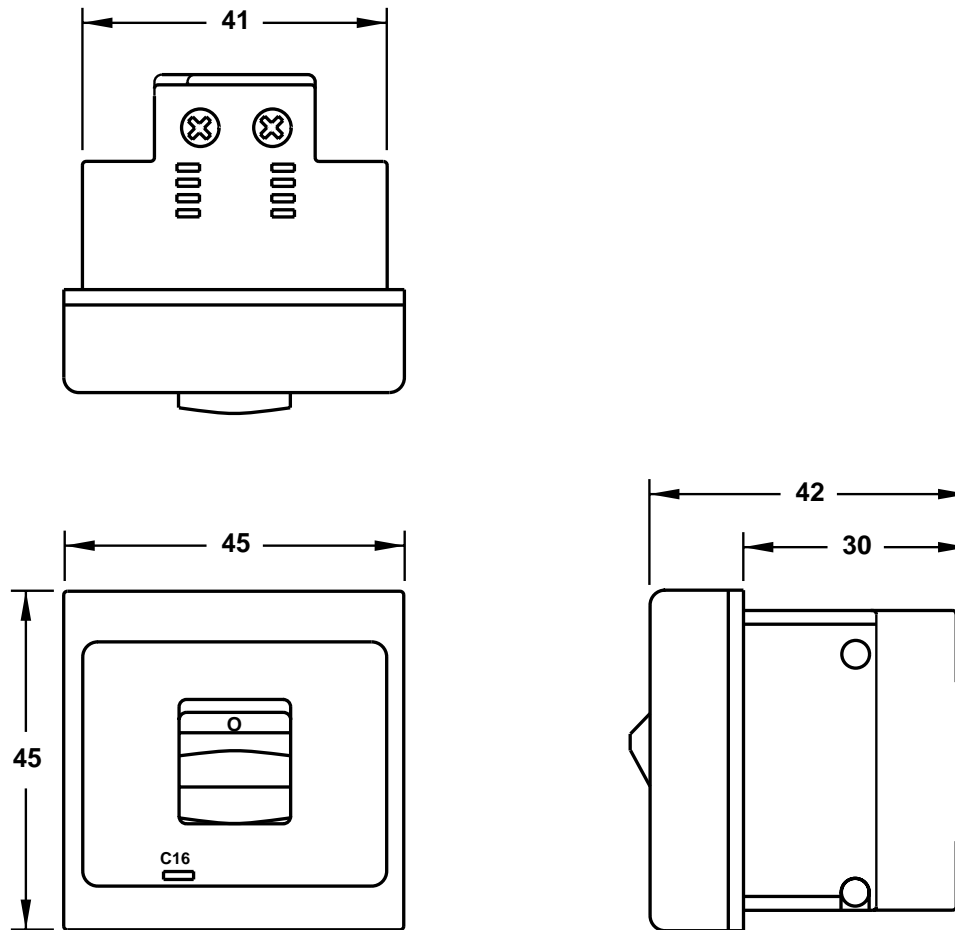

CAT. No.
74453 x 45

SINGLEPOLE AND NEUTRAL THERMAL-MAGNETIC CIRCUIT BREAKER, (OVERLOAD/SHORT CIRCUIT PROTECTION), 16 AMPERE 230 VOLT, 50/60 Hz, 45 X 45mm SNAP-IN MOUNTING SIZE, WHITE, CE MARK

APPROVALS / CERT'S.

CE

UTE

IMQ

ALL DIMENSIONS ARE IN MILLIMETERS

www.InternationalConfig.com
sales@internationalconfig.com