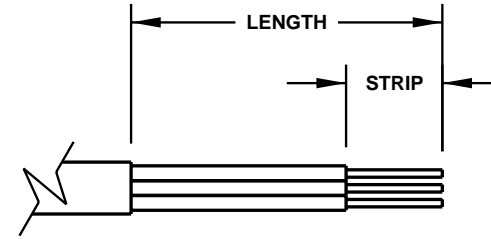

CAT. No.  
**74530-GW**

CHINA PLUG (GREAT WALL APPROVED), ANGLE CORD GRIP, WHITE, 2 POLE 3 WIRE, 16 AMPERE 250 VOLT

**ALL DIMENSIONS ARE IN MILLIMETERS**

MAXIMUM JACKET O.D. ACCEPTED BY EXTERNAL STRAIN RELIEF = 11 DIA (0.433")  
 MAXIMUM JACKET O.D. ACCEPTED BY INTERNAL STRAIN RELIEF = 11 DIA (0.433")  
 MAXIMUM CONDUCTOR SIZE ACCEPTED BY TERMINALS = 4.0 (12 AWG)

**CORDAGE PREPARATION**

<u>CONDUCTOR INSULATION COLOR</u>	<u>CONDUCTOR COLOR CODE</u>	<u>"LENGTH"</u>	<u>"STRIP"</u>
GREEN / YELLOW	GROUND	35	8
BLUE	NUETRAL	20	8
BROWN	LINE	20	8

**CORDAGE PREPARATION**