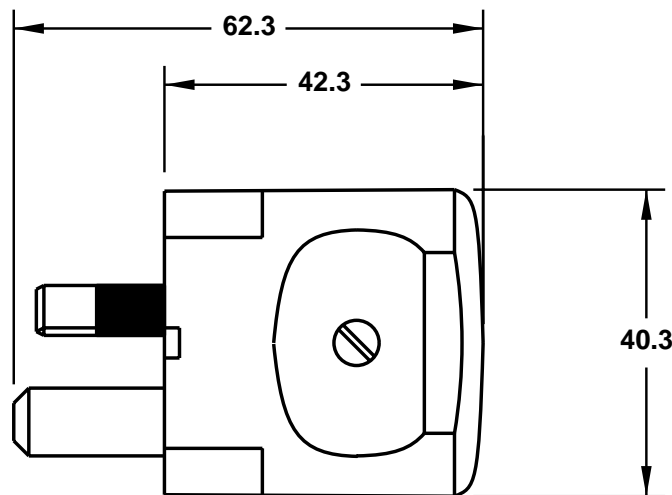

www.InternationalConfig.com
sales@internationalconfig.com