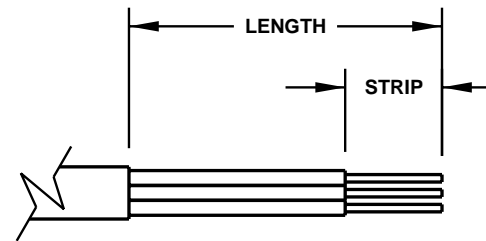

CAT. No.
74540

AUSTRALIAN PLUG (INSULATED LINE/NEUTRAL BLADES), STRAIGHT CORD GRIP, WHITE,
2 POLE 3 WIRE, 15 AMPERE 250 VOLT, (AU2-15P).
STANDARD: AS/NZS 3112

APPROVALS: DEPARTMENT OF FAIR TRADING ☒

ALL DIMENSIONS ARE IN MILLIMETERS

MAXIMUM JACKET O.D. ACCEPTED BY EXTERNAL STRAIN RELIEF = 8 DIA (0.315")
MAXIMUM JACKET O.D. ACCEPTED BY INTERNAL STRAIN RELIEF = 8 DIA (0.315")
MAXIMUM CONDUCTOR SIZE ACCEPTED BY TERMINALS = 2.5 (14 AWG)

CORDAGE PREPARATION

<u>CONDUCTOR INSULATION COLOR</u>	<u>CONDUCTOR COLOR CODE</u>	<u>"LENGTH"</u>	<u>"STRIP"</u>
GREEN / YELLOW	GROUND	40	6
BLUE	NEUTRAL	40	6
BROWN	LINE	40	6

CORDAGE PREPARATION