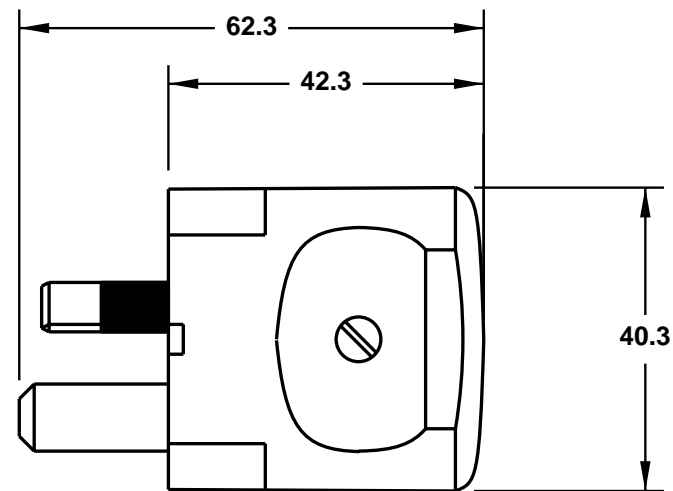

www.InternationalConfig.com
sales@internationalconfig.com