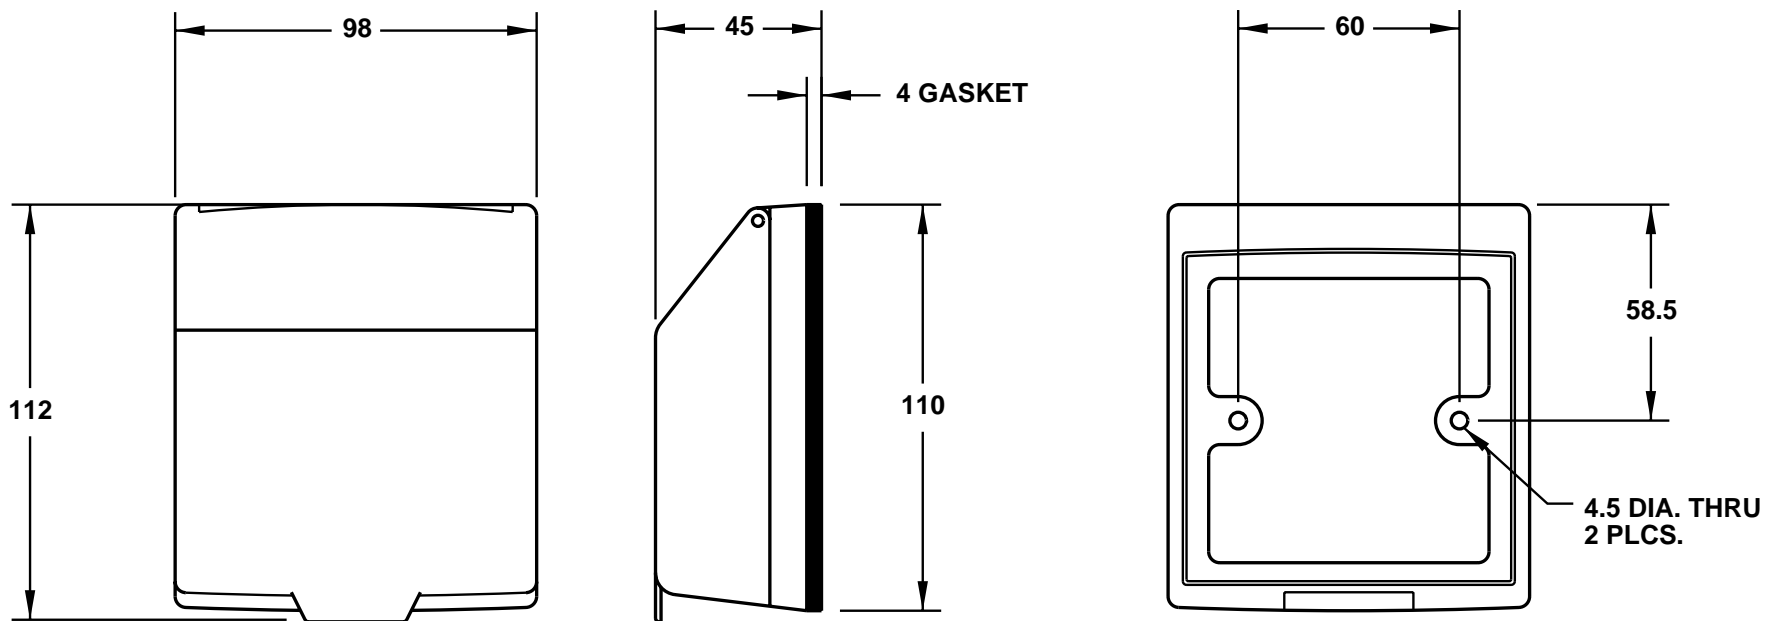

CAT. No.
74790

SPLASHPROOF COVER, WHITE THERMOPLASTIC, FITS CHINA OUTLETS # 74615 OR # 74715 WHEN USED WITH BOX # 72350 OR # 72360.

ALL DIMENSIONS ARE IN MILLIMETERS

INSIDE VIEW