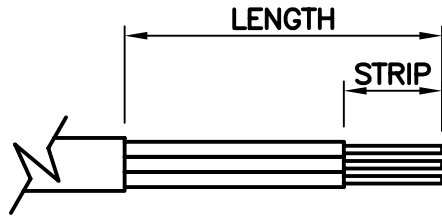

CAT. No.

74841-A

AUSTRALIAN PLUG, STRAIGHT METAL CORD GRIP, GRAY, 2 POLE 3 WIRE, 20 AMPERE 250 VOLT, (AU3-20P)

APPROVALS

DEPT. of FAIR TRADING

STANDARDS

AS/NZS 3112

CONFIGURATIONS

ALL DIMENSIONS ARE IN MILLIMETERS

CORDAGE PREPARATION

MAXIMUM JACKET O.D. ACCEPTED BY EXTERNAL STRAIN RELIEF = 14 DIA (0.551")
MAXIMUM CONDUCTOR SIZE ACCEPTED BY TERMINALS = 6.0 (10 AWG)

CORDAGE PREPARATION