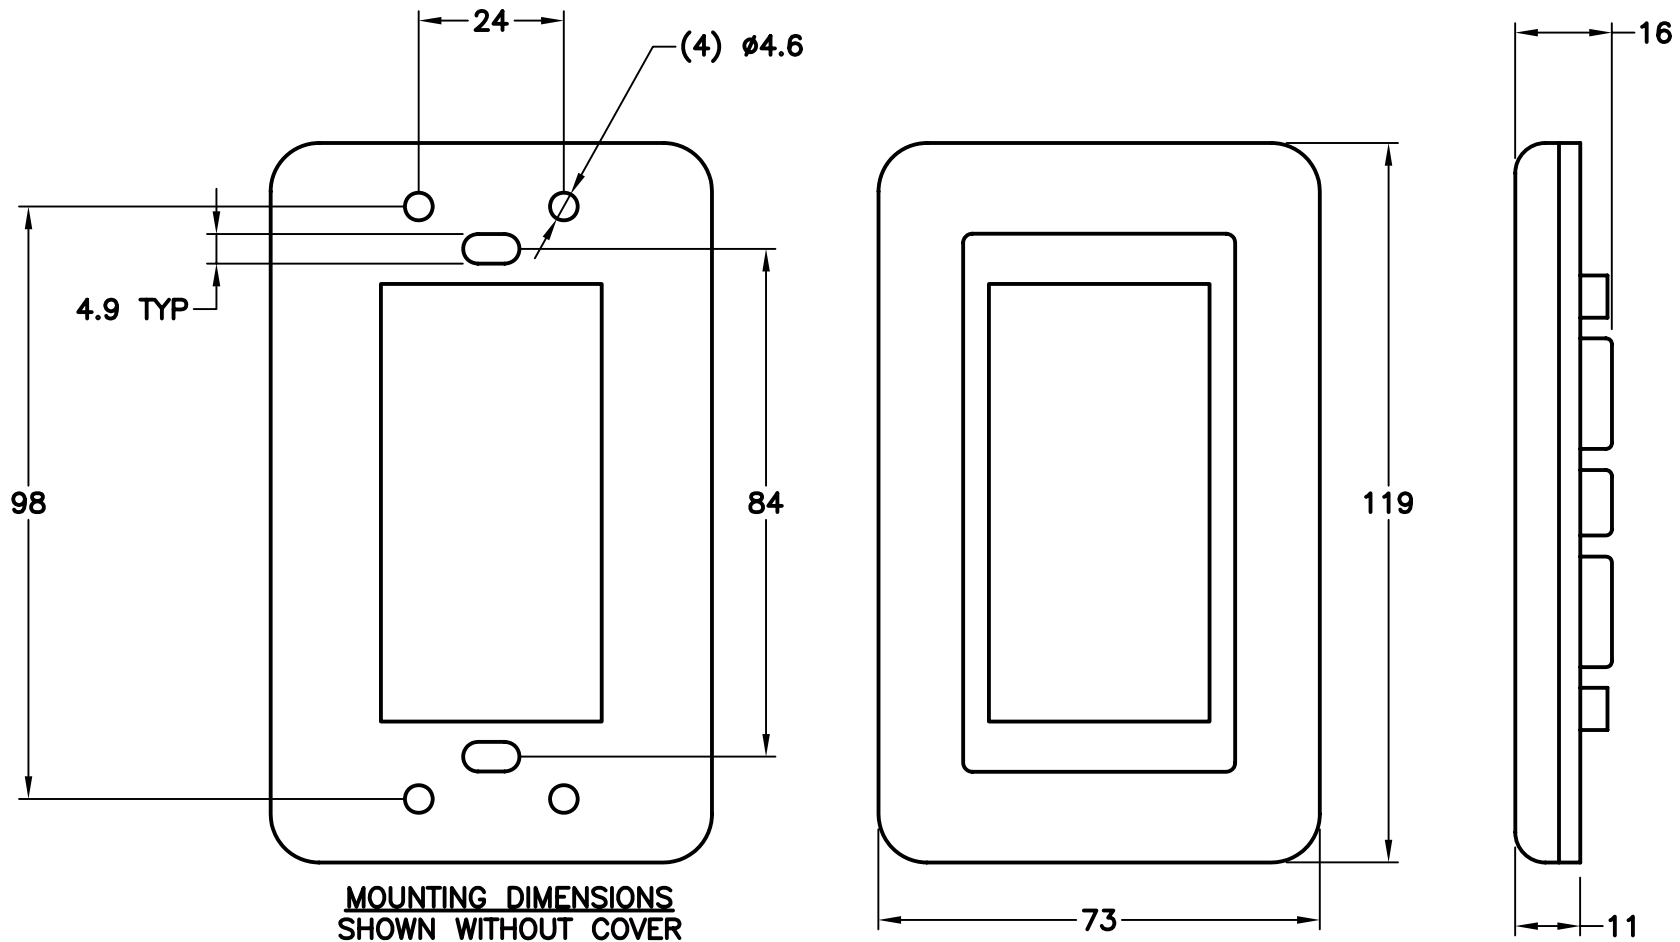

CAT. No.

74920

WALL PLATE & MOUNTING FRAME FOR TWO MULTI-CONFIGURATION MODULAR TYPE OUTLETS #74900. IVORY. MOUNTS TO STANDARD AMERICAN 2x4 FLUSH OR SURFACE TYPE WALL BOXES.

CERTIFICATIONS

CE

ROHS

ALL DIMENSIONS ARE IN MILLIMETERS

**MOUNTING DIMENSIONS
SHOWN WITHOUT COVER**