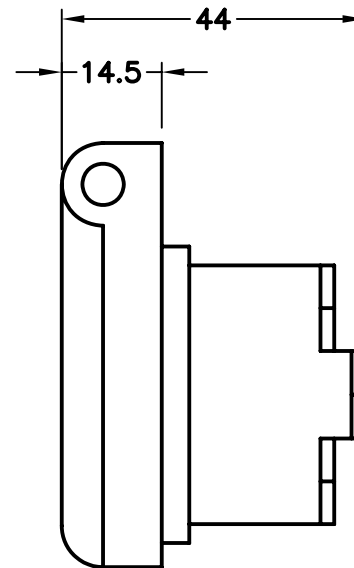

CAT. No.

75520

ITALIAN PANEL MOUNT OUTLET, WEATHERPROOF (IP44 RATED), 10/16 AMPERE-250 VOLTS, (IT1-10R & IT2-16R). SCREW MOUNT, BACK WIRE CLAMP TYPE TERMINALS, 2P3W, GASKET INCLUDED, BLUE COLOR.

APPROVALS

IMQ

CERTIFICATIONS

ROHS

STANDARDS

CEI 23-16/VII

ALL DIMENSIONS ARE IN MILLIMETERS

**RELATED DEVICES**

CAT. 97120 STAINLESS STEEL GASKETED WEATHERPROOF PLATE FOR MOUNTING ONE # 75520 OUTLET TO AMERICAN 2X4 FLUSH OR SURFACE MOUNT TYPE WALL BOXES.

CAT. 97120-D FOR MOUNTING TWO #75520 OUTLETS TO AMERICAN TYPE 4X4 FLUSH OR SURFACE MOUNT TYPE WALL BOXES.

**NOTE:** FOR CLARITY THIS VIEW IS SHOWN WITH LIFT LID REMOVED

**CUTOUT FOR PANEL MOUNTING**