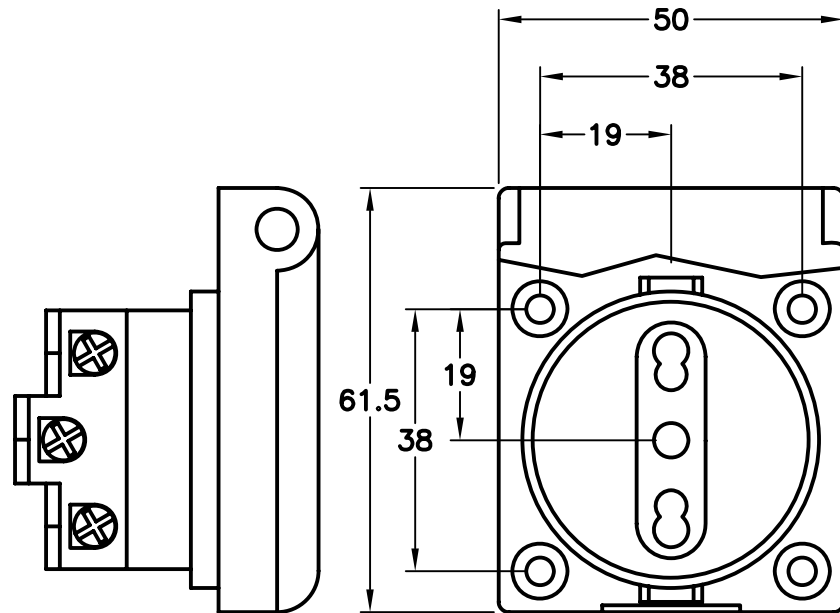

CAT. No.

75520

ITALIAN PANEL MOUNT OUTLET, WEATHERPROOF (IP44 RATED), 10/16 AMPERE-250 VOLTS, (IT1-10R & IT2-16R). SCREW MOUNT, BACK WIRE CLAMP TYPE TERMINALS, 2P3W, GASKET INCLUDED, BLUE COLOR.

APPROVALS

IMQ

CERTIFICATIONS

ROHS

STANDARDS

CEI 23-16/VII

ALL DIMENSIONS ARE IN MILLIMETERS

**RELATED DEVICES**

CAT. 97120 STAINLESS STEEL GASKETED WEATHERPROOF PLATE FOR MOUNTING ONE # 75520 OUTLET TO AMERICAN 2X4 FLUSH OR SURFACE MOUNT TYPE WALL BOXES.

CAT. 97120-D FOR MOUNTING TWO #75520 OUTLETS TO AMERICAN TYPE 4X4 FLUSH OR SURFACE MOUNT TYPE WALL BOXES.

**NOTE:** FOR CLARITY THIS VIEW IS SHOWN WITH LIFT LID REMOVED

**CUTOUT FOR PANEL MOUNTING**