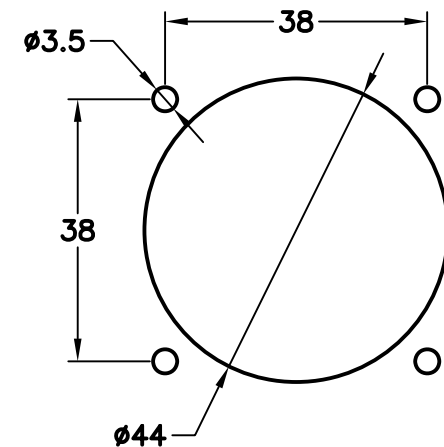

CAT. No.

75520

ITALIAN PANEL MOUNT OUTLET, WEATHERPROOF (IP44 RATED), 10/16 AMPERE-250 VOLTS, (IT1-10R & IT2-16R). SCREW MOUNT, BACK WIRE CLAMP TYPE TERMINALS, 2P3W, GASKET INCLUDED, BLUE COLOR.

APPROVALS

IMQ

CERTIFICATIONS

ROHS

STANDARDS

CEI 23-16/VII

ALL DIMENSIONS ARE IN MILLIMETERS

**RELATED DEVICES**

CAT. 97120 STAINLESS STEEL GASKETED WEATHERPROOF PLATE FOR MOUNTING ONE # 75520 OUTLET TO AMERICAN 2X4 FLUSH OR SURFACE MOUNT TYPE WALL BOXES.

CAT. 97120-D FOR MOUNTING TWO #75520 OUTLETS TO AMERICAN TYPE 4X4 FLUSH OR SURFACE MOUNT TYPE WALL BOXES.

**NOTE:** FOR CLARITY THIS VIEW IS SHOWN WITH LIFT LID REMOVED

**CUTOUT FOR PANEL MOUNTING**