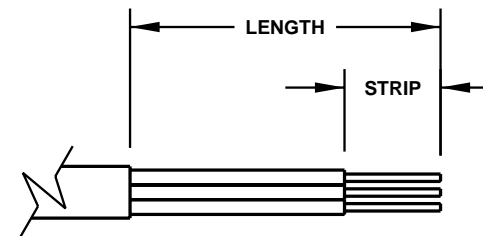

CAT. No.

75540

ITALIAN PLUG, STRAIGHT CORD GRIP, BLACK, 2 POLE 3 WIRE GROUNDING, 16 AMPERE 250 VOLT, (IT2-16P).

STANDARD: CEI 23-16/VII - 1971

APPROVALS / CERT'S.

IMQ

ALL DIMENSIONS ARE IN MILLIMETERS

MAXIMUM JACKET O.D. ACCEPTED BY EXTERNAL STRAIN RELIEF = 8 DIA (0.315")
MAXIMUM JACKET O.D. ACCEPTED BY INTERNAL STRAIN RELIEF = 8 DIA (0.315")
MAXIMUM CONDUCTOR SIZE ACCEPTED BY TERMINALS = 4.0 (12 AWG)

CORDAGE PREPARATION

<u>CONDUCTOR INSULATION COLOR</u>	<u>CONDUCTOR COLOR CODE</u>	<u>"LENGTH"</u>	<u>"STRIP"</u>
GREEN / YELLOW	GROUND	40	8
BLUE	NEUTRAL	40	8
BROWN	LINE	40	8

CORDAGE PREPARATION