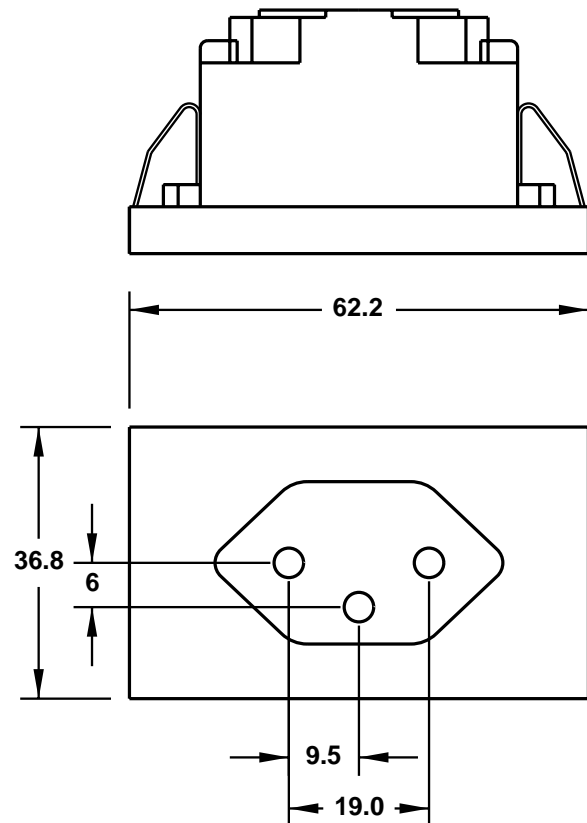

CAT. No.  
**76110**

SWISS OUTLET, 36.8 X 62.2 MM SNAP-IN MOUNT, WHITE, 2 POLE 3 WIRE, 10 AMPERE 250 VOLT, (SW1-10R)

STANDARD: SEV 1011.1959

APPROVALS / CERT'S.

SEV

ALL DIMENSIONS ARE IN MILLIMETERS

CUTOUT FOR  
PANEL MOUNTING