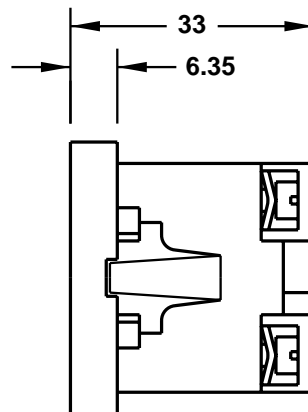

CAT. No.  
**76110**

SWISS OUTLET, 36.8 X 62.2 MM SNAP-IN MOUNT, WHITE, 2 POLE 3 WIRE, 10 AMPERE 250 VOLT, (SW1-10R)

STANDARD: SEV 1011.1959

APPROVALS / CERT'S.

SEV

ALL DIMENSIONS ARE IN MILLIMETERS

CUTOUT FOR  
PANEL MOUNTING