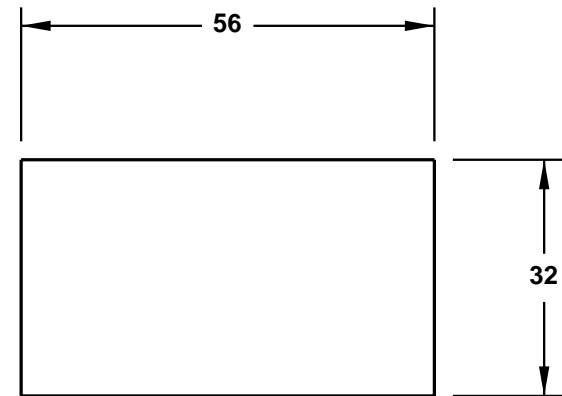

CAT. No.  
**76110**

SWISS OUTLET, 36.8 X 62.2 MM SNAP-IN MOUNT, WHITE, 2 POLE 3 WIRE, 10 AMPERE 250 VOLT, (SW1-10R)

STANDARD: SEV 1011.1959

APPROVALS / CERT'S.

SEV

ALL DIMENSIONS ARE IN MILLIMETERS

CUTOUT FOR  
PANEL MOUNTING