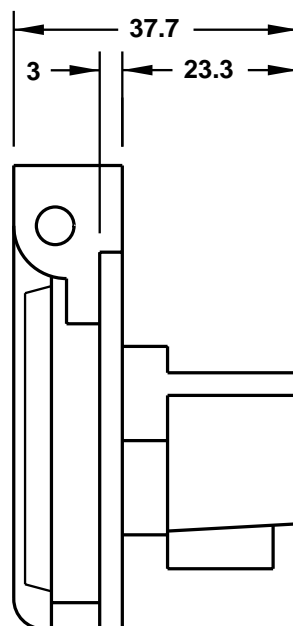

CAT. No.
76120

SWISS OUTLET, WEATHERPROOF IP 54 RATED, SCREW MOUNT, GRAY, 2 POLE 3 WIRE,
10 AMPERE 250 VOLT, (SW 1-10R)
STANDARD: SEV 1011.1959

APPROVALS / CERT'S.

SEV

ALL DIMENSIONS ARE IN MILLIMETERS

www.InternationalConfig.com
sales@internationalconfig.com

NOTE: FOR CLARITY THIS VIEW IS SHOWN WITH LIFT LID REMOVED

**CUTOUT FOR
PANEL MOUNTING**