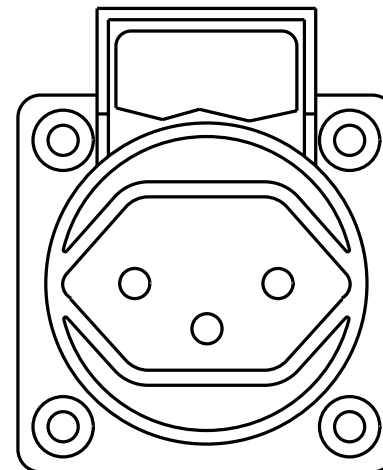

CAT. No.
76120

SWISS OUTLET, WEATHERPROOF IP 54 RATED, SCREW MOUNT, GRAY, 2 POLE 3 WIRE,
10 AMPERE 250 VOLT, (SW 1-10R)
STANDARD: SEV 1011.1959

APPROVALS / CERT'S.

SEV

ALL DIMENSIONS ARE IN MILLIMETERS

www.InternationalConfig.com
sales@internationalconfig.com

NOTE: FOR CLARITY THIS VIEW IS SHOWN WITH LIFT LID REMOVED

**CUTOUT FOR
PANEL MOUNTING**