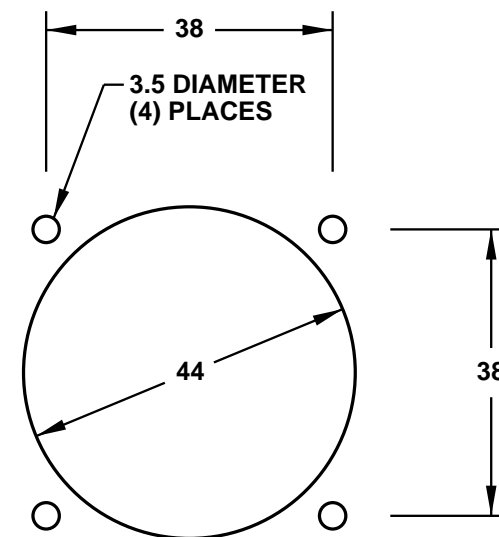

CAT. No.
76120

SWISS OUTLET, WEATHERPROOF IP 54 RATED, SCREW MOUNT, GRAY, 2 POLE 3 WIRE,
10 AMPERE 250 VOLT, (SW 1-10R)
STANDARD: SEV 1011.1959

APPROVALS / CERT'S.

SEV

ALL DIMENSIONS ARE IN MILLIMETERS

www.InternationalConfig.com
sales@internationalconfig.com

NOTE: FOR CLARITY THIS VIEW IS SHOWN WITH LIFT LID REMOVED

**CUTOUT FOR
PANEL MOUNTING**