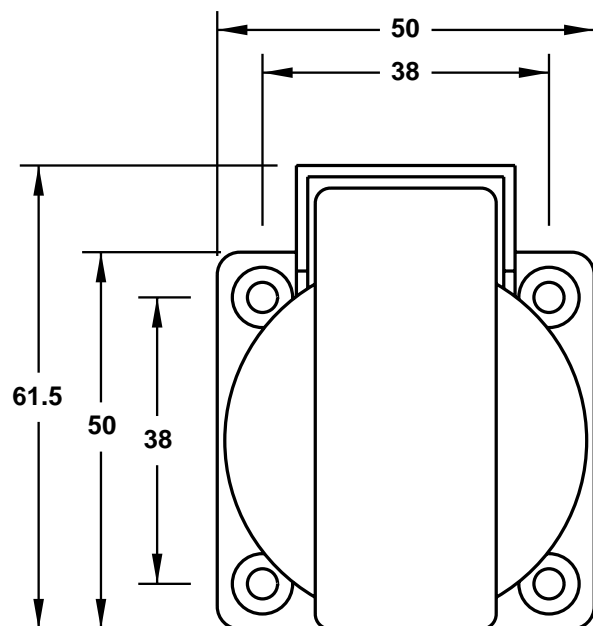

CAT. No.
76120

SWISS OUTLET, WEATHERPROOF IP 54 RATED, SCREW MOUNT, GRAY, 2 POLE 3 WIRE,
10 AMPERE 250 VOLT, (SW 1-10R)
STANDARD: SEV 1011.1959

APPROVALS / CERT'S.

SEV

ALL DIMENSIONS ARE IN MILLIMETERS

www.InternationalConfig.com
sales@internationalconfig.com

NOTE: FOR CLARITY THIS VIEW IS SHOWN WITH LIFT LID REMOVED

**CUTOUT FOR
PANEL MOUNTING**