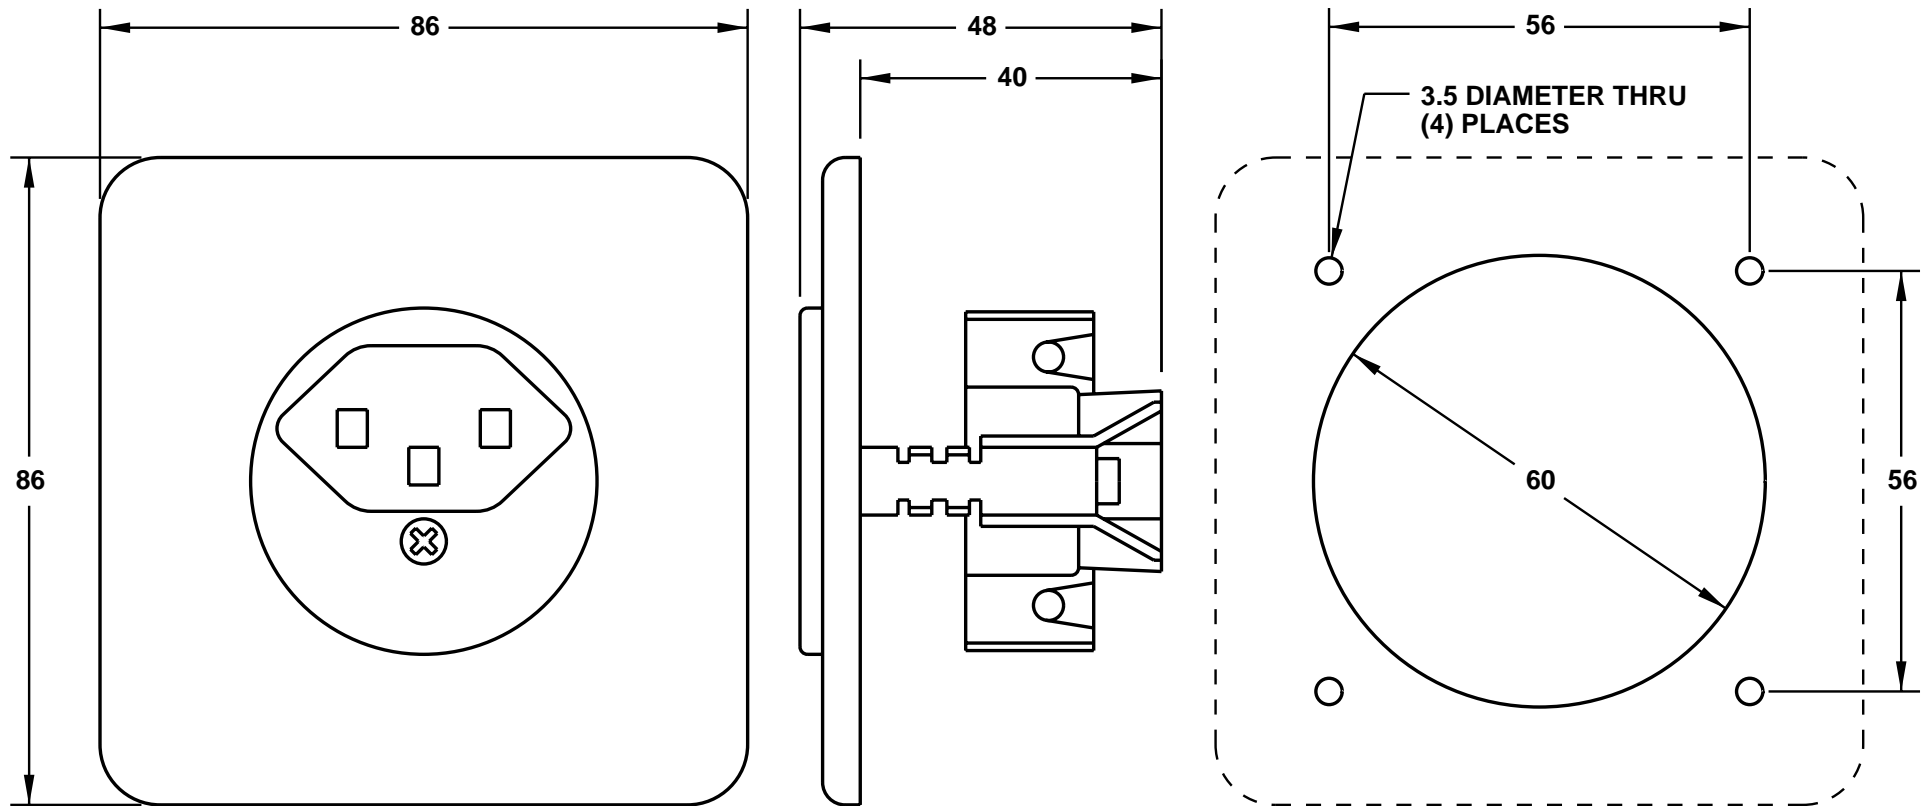

CAT. No.
76510

SWISS OUTLET, FLUSH MOUNT, WHITE, 2 POLE 3 WIRE, 16 AMPERE 250 VOLT, (SW2-16R)

APPROVALS / CERT'S.

SEV

ALL DIMENSIONS ARE IN MILLIMETERS

**MOUNTING
ARRANGEMENT**