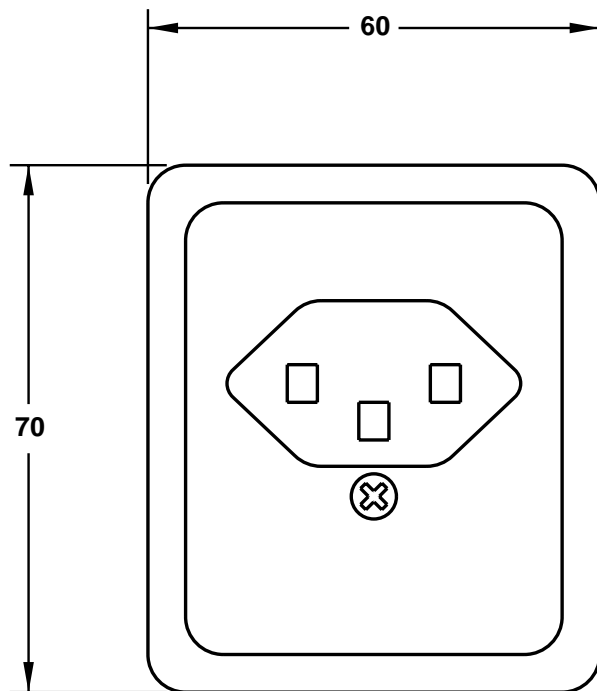

CAT. No.
76515

SWISS OUTLET, SURFACE MOUNT, WHITE, 2 POLE 3 WIRE, 16 AMPERE 250 VOLT, (SW2-16R)

APPROVALS / CERT'S.

SEV

ALL DIMENSIONS ARE IN MILLIMETERS

**MOUNTING
ARRANGEMENT**