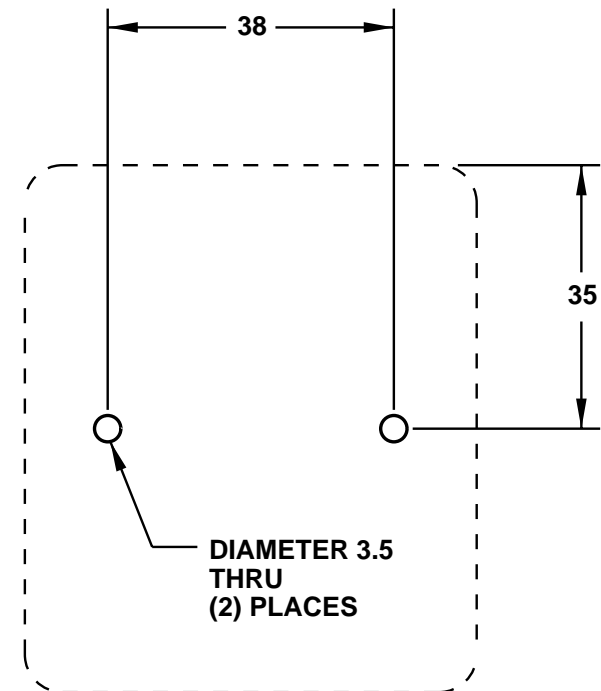

CAT. No.
76515

SWISS OUTLET, SURFACE MOUNT, WHITE, 2 POLE 3 WIRE, 16 AMPERE 250 VOLT, (SW2-16R)

APPROVALS / CERT'S.

SEV

ALL DIMENSIONS ARE IN MILLIMETERS

**MOUNTING
ARRANGEMENT**