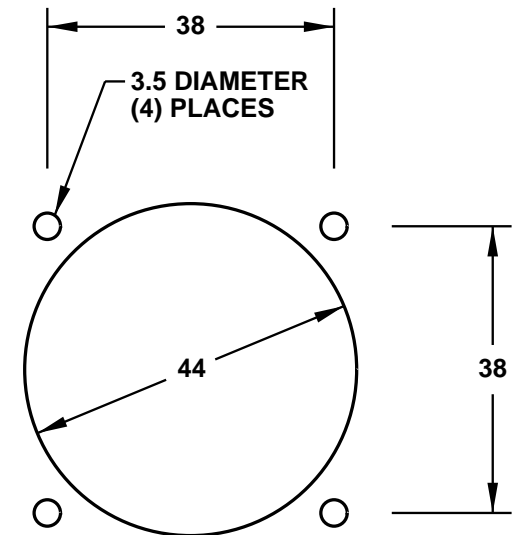

CAT. No.
76520

SWISS OUTLET, WEATHERPROOF IP 54 RATED, SCREW MOUNT, GRAY, 2 POLE 3 WIRE,
16 AMPERE 250 VOLT, (SW2-16R)

APPROVALS / CERT'S. SEV

ALL DIMENSIONS ARE IN MILLIMETERS

NOTE: FOR CLARITY THIS VIEW IS
SHOWN WITH LIFT LID REMOVED