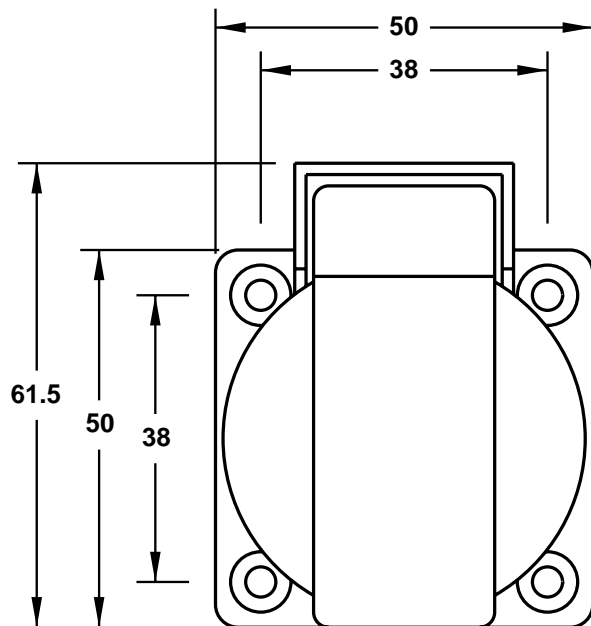

CAT. No.
76520

SWISS OUTLET, WEATHERPROOF IP 54 RATED, SCREW MOUNT, GRAY, 2 POLE 3 WIRE,
16 AMPERE 250 VOLT, (SW2-16R)

APPROVALS / CERT'S. SEV

ALL DIMENSIONS ARE IN MILLIMETERS

NOTE: FOR CLARITY THIS VIEW IS
SHOWN WITH LIFT LID REMOVED

**CUTOUT FOR
PANEL MOUNTING**

www.InternationalConfig.com
sales@internationalconfig.com