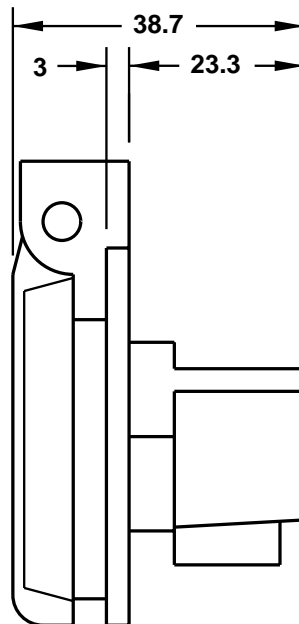

CAT. No.
76520

SWISS OUTLET, WEATHERPROOF IP 54 RATED, SCREW MOUNT, GRAY, 2 POLE 3 WIRE,
16 AMPERE 250 VOLT, (SW2-16R)

APPROVALS / CERT'S. SEV

ALL DIMENSIONS ARE IN MILLIMETERS

NOTE: FOR CLARITY THIS VIEW IS
SHOWN WITH LIFT LID REMOVED