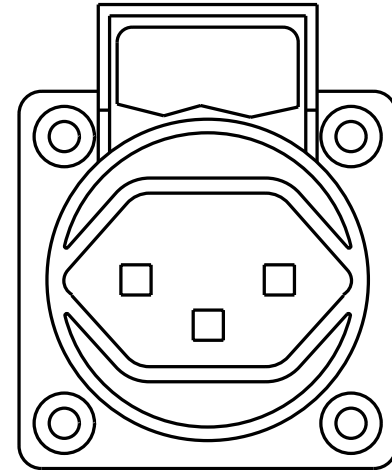

CAT. No.
76520

SWISS OUTLET, WEATHERPROOF IP 54 RATED, SCREW MOUNT, GRAY, 2 POLE 3 WIRE,
16 AMPERE 250 VOLT, (SW2-16R)

APPROVALS / CERT'S. SEV

ALL DIMENSIONS ARE IN MILLIMETERS

NOTE: FOR CLARITY THIS VIEW IS
SHOWN WITH LIFT LID REMOVED