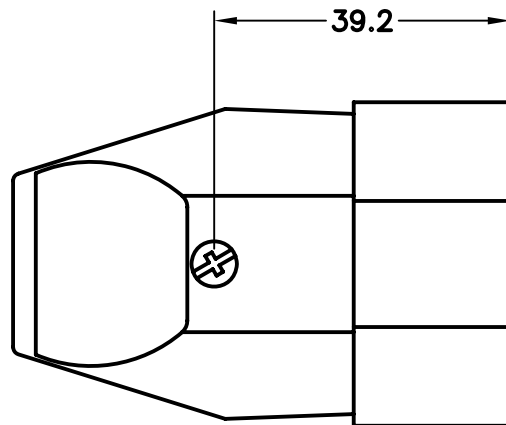

ROHS

CONFIGURATIONS

RECEPTACLE

PLUG

SW2-16R

SW2-16P

16 AMPERE 250 VOLT SWISS Receptacle and plug. Polarized. 4.0 x 5.0 mm pins. (SEV 1011. 1959)

MAXIMUM JACKET O.D. ACCEPTED BY EXTERNAL STRAIN RELIEF = 11 DIA (0.433")
 MAXIMUM JACKET O.D. ACCEPTED BY INTERNAL STRAIN RELIEF = 9 DIA (0.354")
 MAXIMUM CONDUCTOR SIZE ACCEPTED BY TERMINALS = 2.5 (14 AWG)