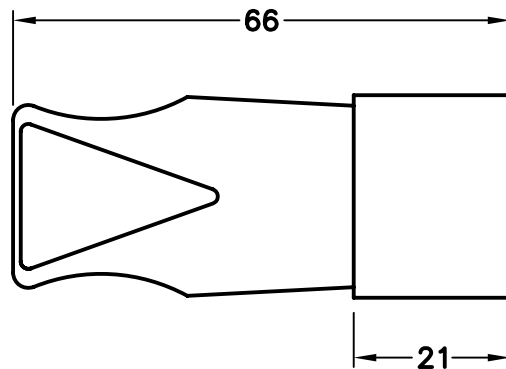

CAT. No.

76560

SWISS CONNECTOR T-23 TYPE, STRAIGHT CORD GRIP, BLACK, 2 POLE 3 WIRE, 16 AMPERE 250 VOLT, (SW2-16R)

APPROVALS

SEV

STANDARDS

SEV 1011

CERTIFICATIONS

ROHS

CONFIGURATIONS

RECEPTACLE

PLUG

SW2-16R

SW2-16P

16 AMPERE 250 VOLT SWISS Receptacle and plug. Polarized. 4.0 x 5.0 mm pins. (SEV 1011. 1959)

MAXIMUM JACKET O.D. ACCEPTED BY EXTERNAL STRAIN RELIEF = 11 DIA (0.433")
 MAXIMUM JACKET O.D. ACCEPTED BY INTERNAL STRAIN RELIEF = 9 DIA (0.354")
 MAXIMUM CONDUCTOR SIZE ACCEPTED BY TERMINALS = 2.5 (14 AWG)

CORDAGE PREPARATION

CONDUCTOR INSULATION COLOR	CONDUCTOR COLOR CODE	"LENGTH"	"STRIP"
GREEN/YELLOW	GROUND	15	6
BLUE	NEUTRAL	25	6
BROWN	LINE	25	6

CORDAGE PREPARATION