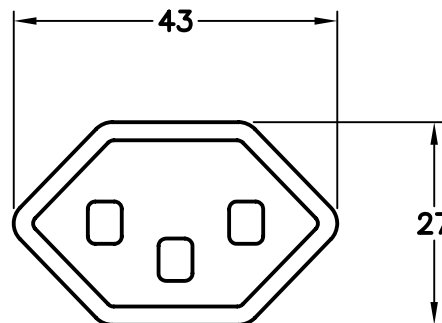

CORDAGE PREPARATION

CONDUCTOR INSULATION COLOR	CONDUCTOR COLOR CODE	"LENGTH"	"STRIP"
GREEN/YELLOW	GROUND	15	6
BLUE	NEUTRAL	25	6
BROWN	LINE	25	6

CORDAGE PREPARATION