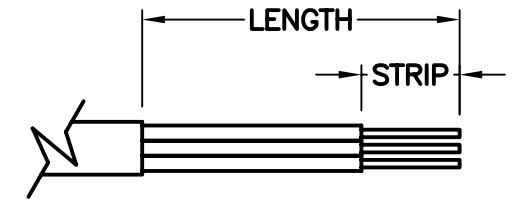

CAT. No.

76560

SWISS CONNECTOR T-23 TYPE, STRAIGHT CORD GRIP, BLACK, 2 POLE 3 WIRE, 16 AMPERE 250 VOLT, (SW2-16R)

APPROVALS

SEV

STANDARDS

SEV 1011

CERTIFICATIONS

ROHS

CONFIGURATIONS

RECEPTACLE

PLUG

SW2-16R

SW2-16P

16 AMPERE 250 VOLT SWISS Receptacle and plug. Polarized. 4.0 x 5.0 mm pins. (SEV 1011. 1959)

MAXIMUM JACKET O.D. ACCEPTED BY EXTERNAL STRAIN RELIEF = 11 DIA (0.433")
 MAXIMUM JACKET O.D. ACCEPTED BY INTERNAL STRAIN RELIEF = 9 DIA (0.354")
 MAXIMUM CONDUCTOR SIZE ACCEPTED BY TERMINALS = 2.5 (14 AWG)

CORDAGE PREPARATION

CONDUCTOR INSULATION COLOR	CONDUCTOR COLOR CODE	"LENGTH"	"STRIP"
GREEN/YELLOW	GROUND	15	6
BLUE	NEUTRAL	25	6
BROWN	LINE	25	6

CORDAGE PREPARATION