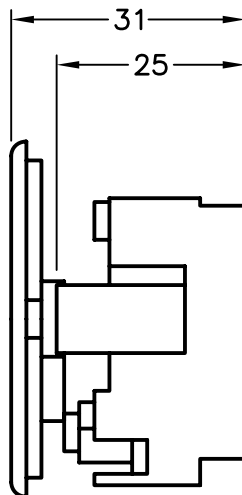

CAT. No.

77115

ISRAELI OUTLET, PANEL MOUNTING, WHITE, 2 POLE 3 WIRE, 16 AMPERE 250 VOLT, (IS1-16R)

APPROVALS	SII <input checked="" type="checkbox"/>
CERTIFICATIONS	ROHS <input checked="" type="checkbox"/>
STANDARDS	SI 32 <input checked="" type="checkbox"/>

CONFIGURATIONS
RECEPTACLE PLUG

IS1-16R

IS1-16P

16 AMPERE 250 VOLT
Israeli
Receptacle and plug.
Polarized.
(SI 32)
NOTE: Receptacle also accepts
Europlug with 4.0 mm diameter
pins.

ALL DIMENSIONS ARE IN MILLIMETERS

IS1-16R, SI32

CUTOUT FOR
PANEL MOUNTING