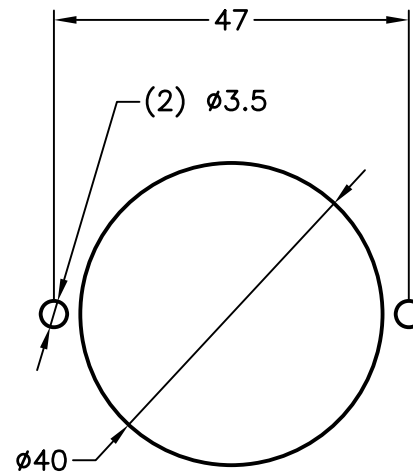

CUTOUT FOR
PANEL MOUNTING