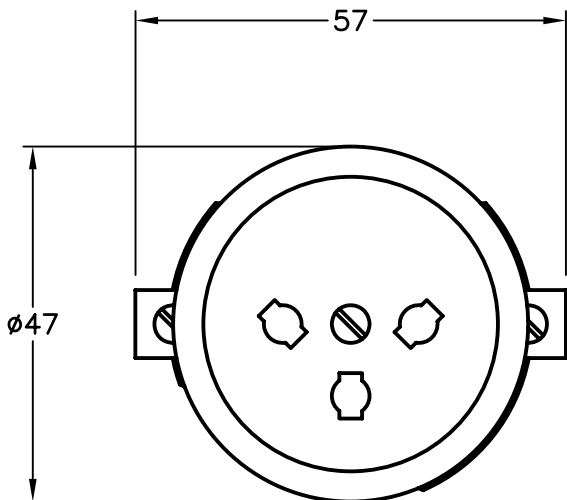

CAT. No.

77115

ISRAELI OUTLET, PANEL MOUNTING, WHITE, 2 POLE 3 WIRE, 16 AMPERE 250 VOLT, (IS1-16R)

APPROVALS	SII <input checked="" type="checkbox"/>
CERTIFICATIONS	ROHS <input checked="" type="checkbox"/>
STANDARDS	SI 32 <input checked="" type="checkbox"/>

CONFIGURATIONS
RECEPTACLE PLUG

IS1-16R

IS1-16P

16 AMPERE 250 VOLT
Israeli
Receptacle and plug.
Polarized.
(SI 32)
NOTE: Receptacle also accepts
Europlug with 4.0 mm diameter
pins.

ALL DIMENSIONS ARE IN MILLIMETERS

IS1-16R, SI32

CUTOUT FOR
PANEL MOUNTING