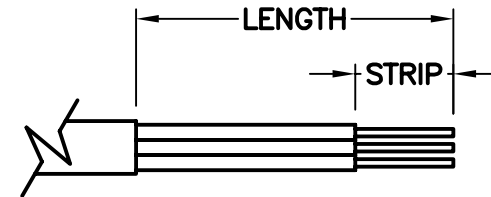

CAT. No.

**77130**

ISRAELI PLUG, ANGLE CORD GRIP, WHITE, 2 POLE 3 WIRE, 16 AMPERE 250 VOLT, (IS1-16P)

APPROVALS	SII <input checked="" type="checkbox"/>
CERTIFICATIONS	ROHS <input checked="" type="checkbox"/>
STANDARDS	SI 32 <input checked="" type="checkbox"/>

**CONFIGURATIONS**  
RECEPTACLE      PLUG

16 AMPERE 250 VOLT  
Israeli  
Receptacle and plug.  
Polarized.  
(SI 32)  
NOTE: Receptacle also accepts  
Europlug with 4.0 mm diameter  
pins.

ALL DIMENSIONS ARE IN MILLIMETERS

MAXIMUM JACKET O.D. ACCEPTED BY EXTERNAL STRAIN RELIEF = 9 DIA (0.354")  
MAXIMUM JACKET O.D. ACCEPTED BY INTERNAL STRAIN RELIEF = 9 DIA (0.354")  
MAXIMUM CONDUCTOR SIZE ACCEPTED BY TERMINALS = 2.5 (14 AWG)

**CORDAGE PREPARATION**

CONDUCTOR INSULATION COLOR	CONDUCTOR COLOR CODE	"LENGTH"	"STRIP"
GREEN/YELLOW	GROUND	20	5
BLUE	NEUTRAL	30	5
BROWN	LINE	30	5

CORDAGE PREPARATION