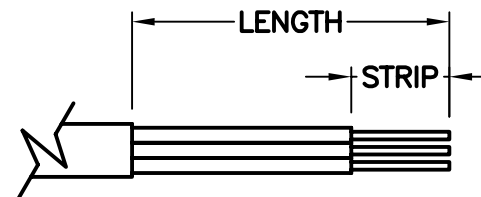

CAT. No.

77140

ISRAELI PLUG, STRAIGHT CORD GRIP, WHITE, 2 POLE 3 WIRE GROUNDING, RATED 16 AMPERE 250 VOLT, (IS1-16P)

APPROVALS

SII ☒

CERTIFICATIONS

ROHS ☒

STANDARDS

SI 32 ☒

CONFIGURATIONS
RECEPTACLE PLUG

16 AMPERE 250 VOLT
Israeli
Receptacle and plug.
Polarized.
(SI 32)
NOTE: Receptacle also accepts
Europlug with 4.0 mm diameter
pins.

ALL DIMENSIONS ARE IN MILLIMETERS

MAXIMUM JACKET O.D. ACCEPTED BY EXTERNAL STRAIN RELIEF = N/A
MAXIMUM JACKET O.D. ACCEPTED BY INTERNAL STRAIN RELIEF = 7 DIA (0.276")
MAXIMUM CONDUCTOR SIZE ACCEPTED BY TERMINALS = 2.5 (14 AWG)

CORDAGE PREPARATION

CONDUCTOR INSULATION COLOR	CONDUCTOR COLOR CODE	"LENGTH"	"STRIP"
GREEN/YELLOW	GROUND	30	5
BLUE	NEUTRAL	30	5
BROWN	LINE	30	5

CORDAGE PREPARATION