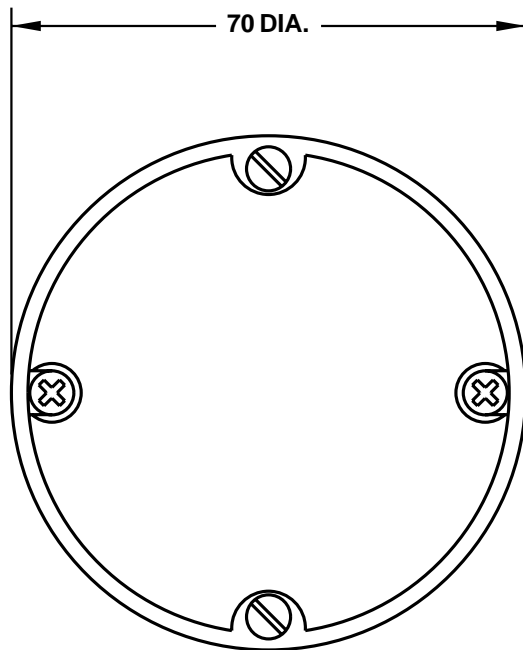

CAT. No.  
**77190**

WALL BOX FOR MOUNTING # 77110 TO SHEET ROCK AND 1/4 IN. PANELING ON WOOD FRAME CONSTRUCTION

APPROVALS / CERT'S.

VDE

ALL DIMENSIONS ARE IN MILLIMETERS

MOUNTING CUTOUT