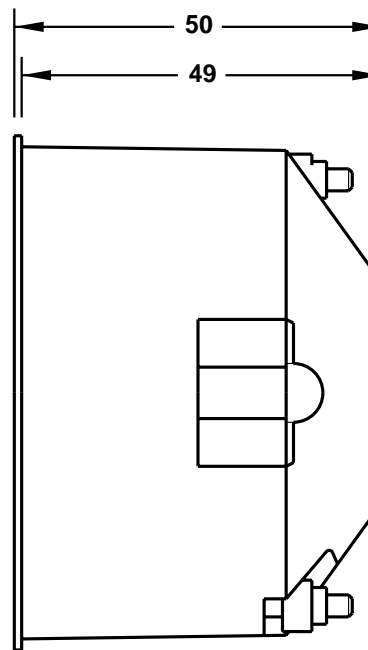

CAT. No.  
**77190**

WALL BOX FOR MOUNTING # 77110 TO SHEET ROCK AND 1/4 IN. PANELING ON WOOD FRAME CONSTRUCTION

APPROVALS / CERT'S.

VDE

ALL DIMENSIONS ARE IN MILLIMETERS

MOUNTING CUTOUT