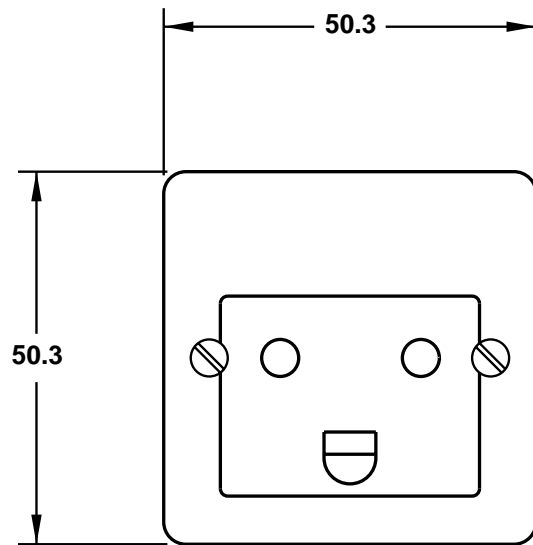

CAT. No.
78110

DANISH OUTLET, SCREW MOUNT TO PANELS, GRAY, 2 POLE 3 WIRE, 10 AMPERE 250 VOLT, (DE1-10R)

STANDARD: AFSNIT 107

APPROVALS / CERT'S.

DEMKO

ALL DIMENSIONS ARE IN MILLIMETERS

CUTOUT FOR
PANEL MOUNTING