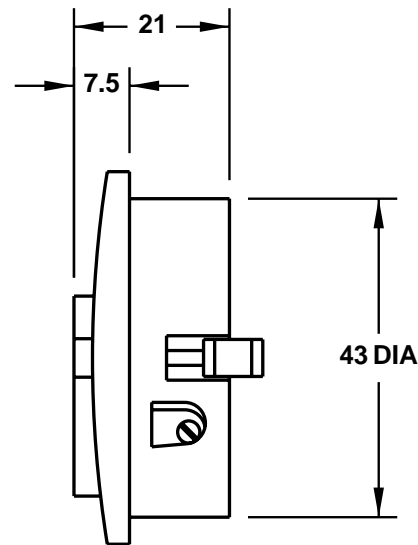

CAT. No.
78110

DANISH OUTLET, SCREW MOUNT TO PANELS, GRAY, 2 POLE 3 WIRE, 10 AMPERE 250 VOLT, (DE1-10R)

STANDARD: AFSNIT 107

APPROVALS / CERT'S.

DEMKO

ALL DIMENSIONS ARE IN MILLIMETERS

CUTOUT FOR
PANEL MOUNTING