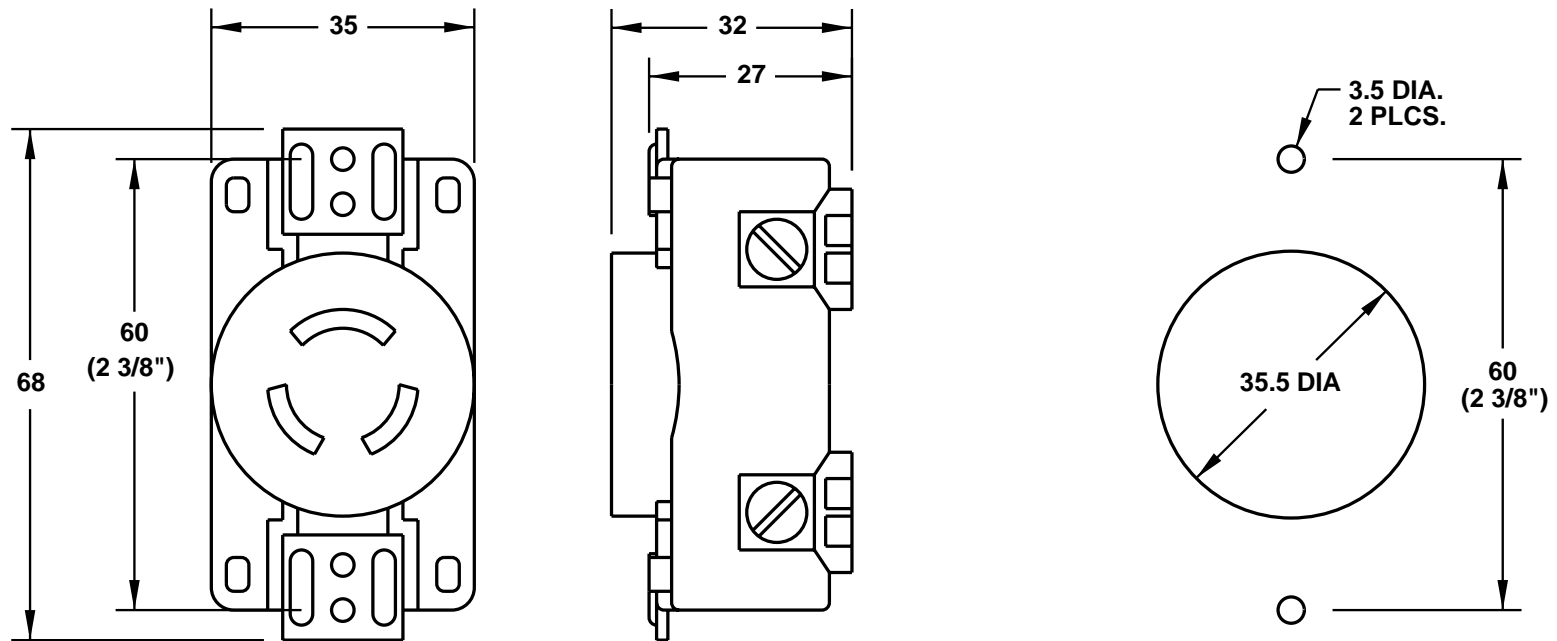

CAT. No.
78610

JAPANESE SINGLELOCKING OUTLET, PANEL MOUNT, IVORY, 2 POLE 3 WIRE GROUNDING,
15 AMPERE 125 VOLT, (JA1-15LR)

APPROVALS / CERT'S. PSE 

ALL DIMENSIONS ARE IN MILLIMETERS

CUTOUT FOR
PANEL MOUNTING