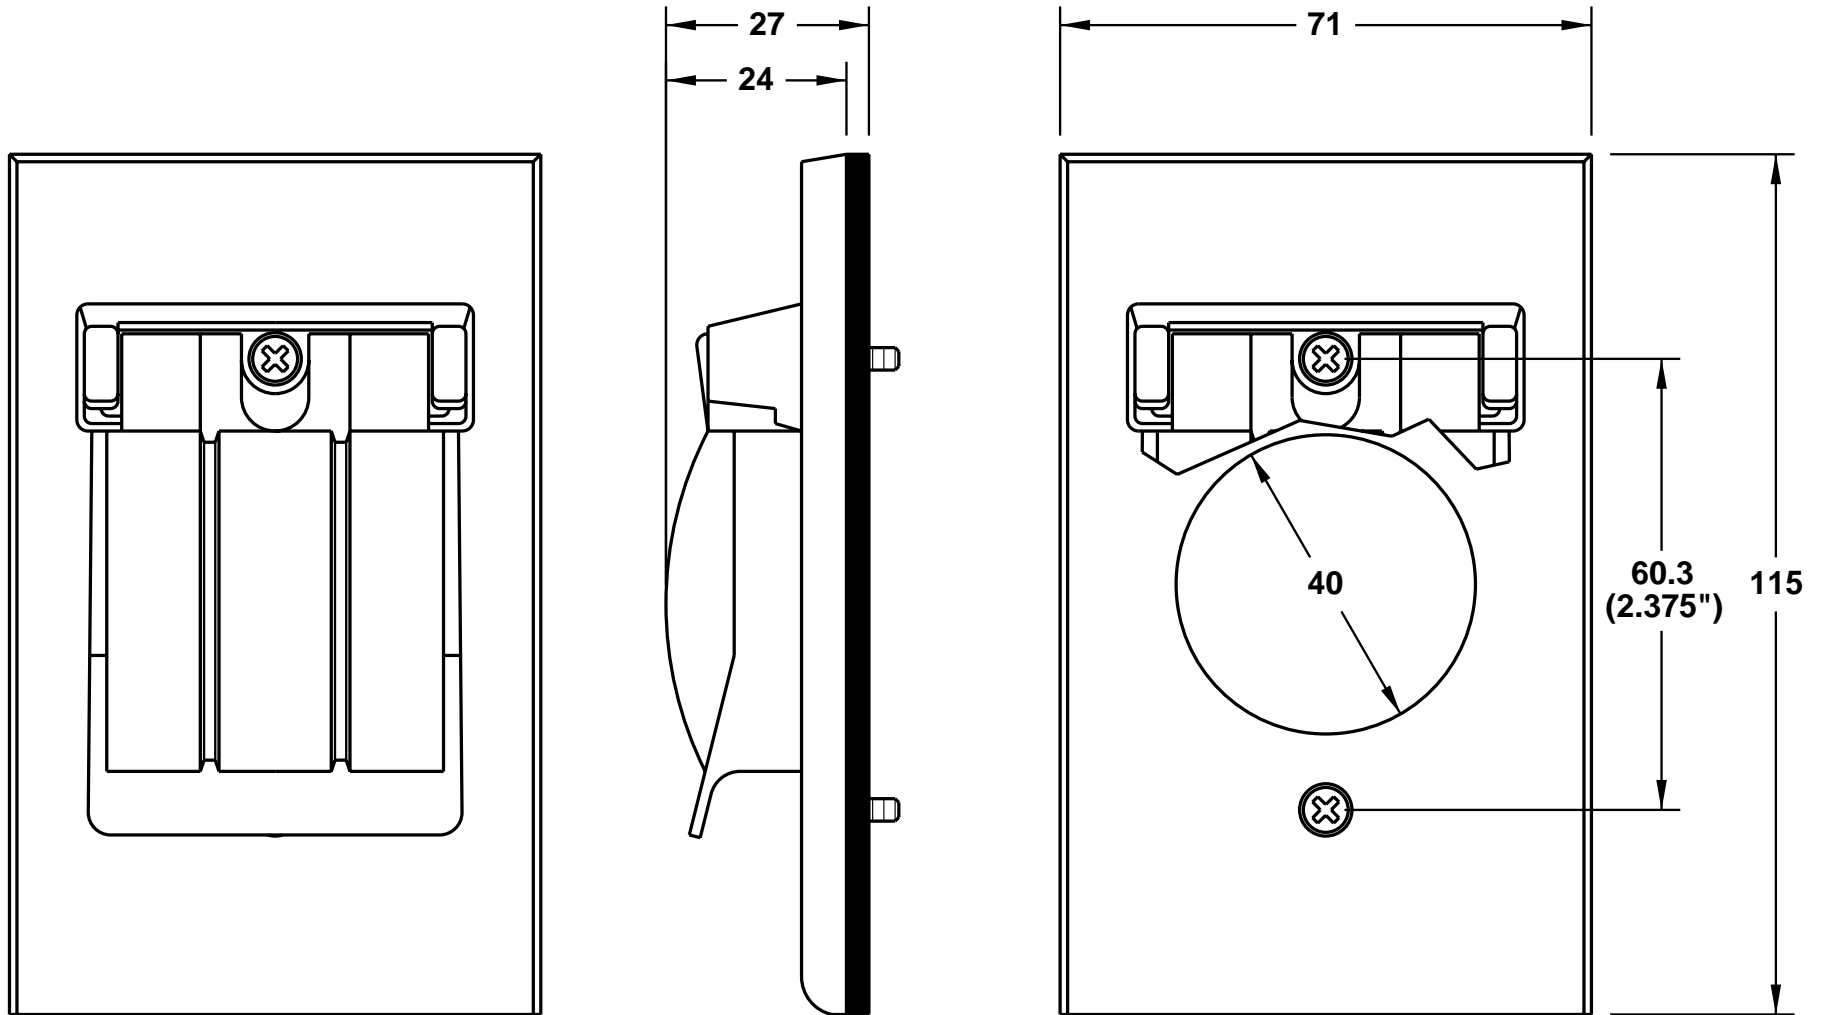

CAT. No.
79410

WEATHERPROOF FLUSH WALL PLATE, GRAY, FITS AUSTRALIAN OUTLETS NO. 74110 AND 74510 AND NEMA SINGLE OUTLETS

APPROVALS / CERT'S. CSA UL

NOTE: ALL DIMENSIONS ARE IN MILLIMETERS

FOR CLARITY THIS VIEW IS SHOWN WITH LIFT LID BROKEN