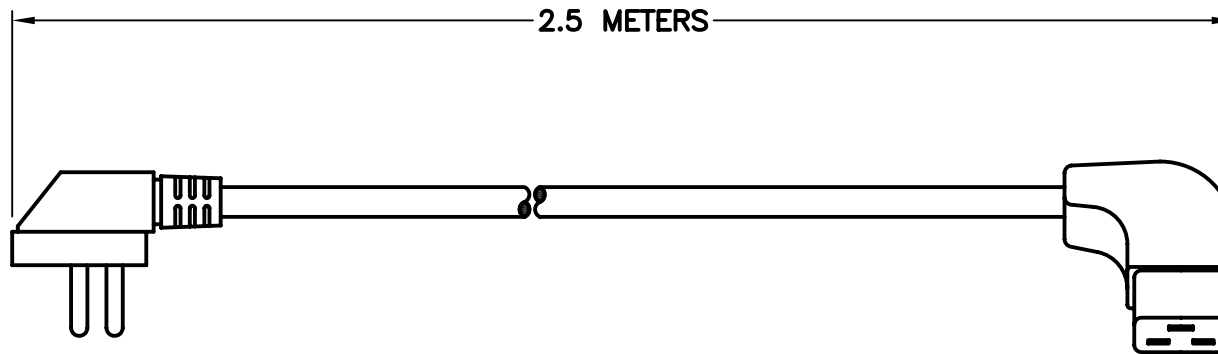

CAT. No.

80400-RA

DETACHABLE CORD SET, ISRAELI IS1-16P PLUG AND RIGHT ANGLE IEC60320 C-19 CONNECTOR, 16A 250V, BLACK, 2.5 METER.

CERTIFICATIONS

ROHS

STANDARDS

SI 32

IEC 60320 C-19

SPECIFICATIONS:

1. OVERALL LENGTH: 2.5 METERS
2. CONDUCTORS: 1.5 mm² x 3 WITH IEC COLOR CODE (GREEN/YELLOW, BLUE, BROWN)
3. JACKET: H05VV-F, BLACK
4. PLUG: SI 32 ANGLE, BLACK
5. CONNECTOR: IEC 60320, C-19 ANGLE, BLACK
6. RATED: 16 AMPERE 250 VOLT

PLUG CONFIGURATION

IS1-16P

CONNECTOR CONFIGURATION

IEC 60320 C-19