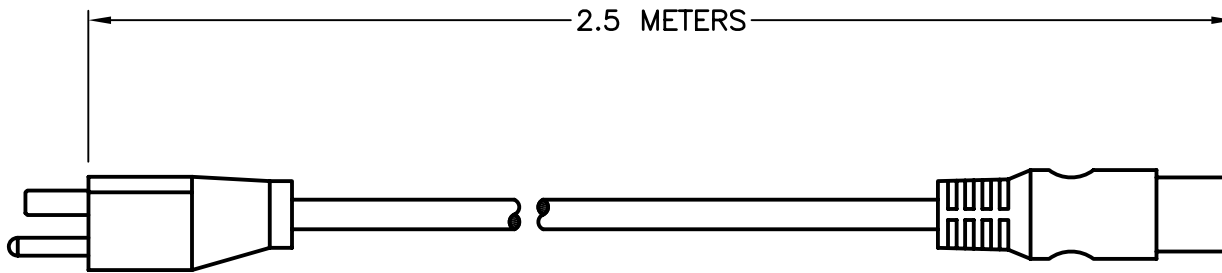

CAT. No.

80601

DETACHABLE CORD SET, NEMA 6-20P PLUG & EC60320 C-19 CONN, 12/3 AWG, SJTO, 105 DEGREE C, 20A 250V, BLACK, 2.5 METERS.

APPROVALS

CSA ☒ UL ☒

CERTIFICATIONS

ROHS ☒

STANDARDS

NEMA 6-20P ☒ IEC 60320 ☒

SPECIFICATIONS:

1. OVERALL LENGTH: 2.5 METERS
2. CONDUCTORS: 12 AWG x 3
3. JACKET: SJTO, 105°C, BLACK
4. PLUG: NEMA 6-20, STRAIGHT, BLACK
5. CONNECTOR: IEC 60320 C-19, STRAIGHT, BLACK
6. RATED: 20 AMPERE 250 VOLT

NEMA 6-20P

IEC 60320, C-19