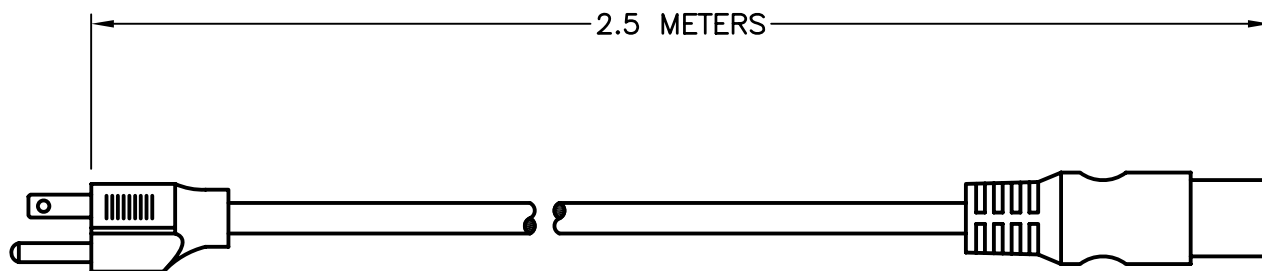

CAT. No.

80650

DETACHABLE CORD SET, JA1-15P (JIS 8303) JAPANESE PLUG & STRAIGHT IEC-60320 C-19 CONNECTOR, 15A 125V, BLACK, 2.5 METER.

APPROVALS

PSE ☒

CERTIFICATIONS

ROHS ☒

STANDARDS

JIS 8303 ☒ JIS C 3306 ☒ IEC 60320 ☒

SPECIFICATIONS:

1. OVERALL LENGTH: 2.5 METERS
2. CONDUCTORS: 2.00 mm² x 3
3. JACKET: VCTF, BLACK, 70°C
4. PLUG: JIS 8303, STRAIGHT, BLACK
5. CONNECTOR: IEC 60320 C-19, STRAIGHT, BLACK
6. RATED: 15 AMPERE 125 VOLT

JA1-15P, JIS 8303

IEC 60320, C-19