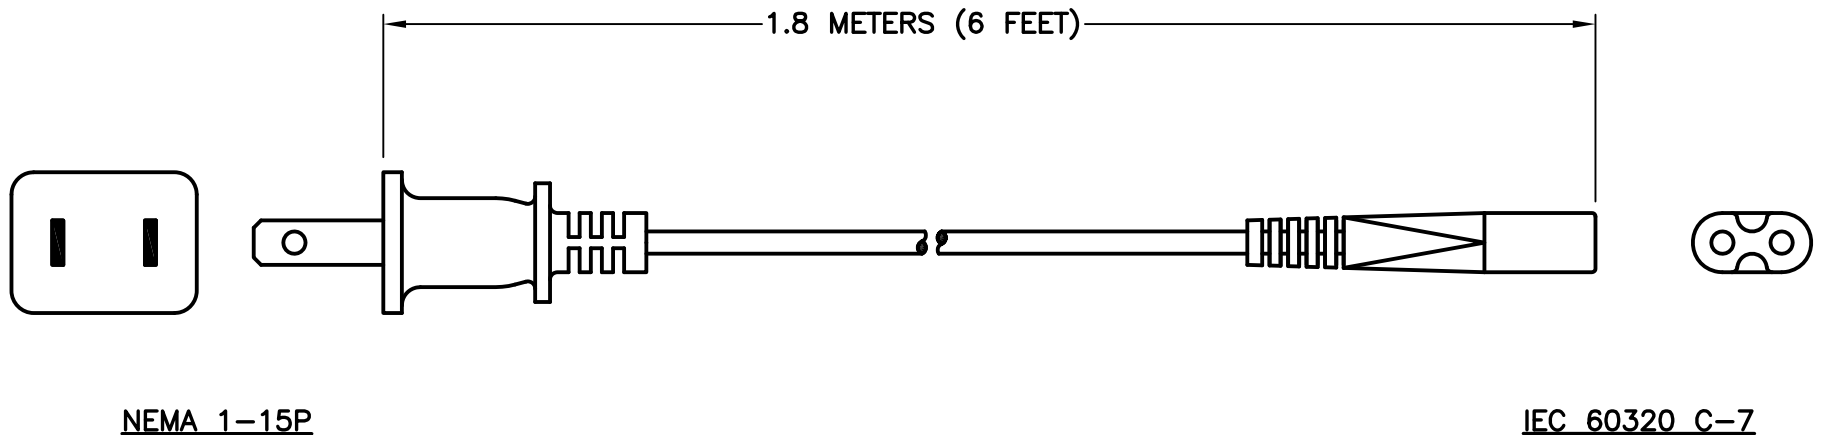

CAT. No.

80900-A

DETACHABLE POWER CORD SET, NEMA 1-15P STRAIGHT PLUG PER STANDARD UL 498 AND IEC 60320 (320) C-7 STRAIGHT CONNECTOR, 1.8 METERS (6 FEET) LONG, 7.5 AMPERE 250 VOLTS, 2 POLE-2 WIRE GROUNDING, BLACK. MATES WITH C-8 INLETS.

APPROVALS

CSA UL LISTED

SPECIFICATIONS:

1. OVERALL LENGTH: 1.8 METERS (6 FEET)
2. CONDUCTORS: 18 AWG x 2
3. JACKET: SPT-2, 60°C, BLACK
4. PLUG: NEMA 1-15, STRAIGHT, BLACK (NON-POLARIZED)
5. CONNECTOR: IEC 60320 C-7, STRAIGHT, BLACK
6. RATED: 7.5 AMPERE 125 VOLT