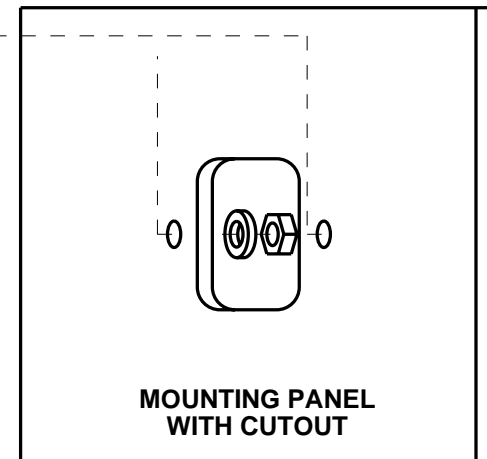

CAT. No.
81150

SWIVEL TYPE BALE FOR RETAINING IEC 60320 (320) C-13 CONNECTOR CATALOG NUMBER 57055.

NOTE:

1. BALE SECURES CONNECTOR, CATALOG NUMBER 57055, TO BOLT IN TYPE INLETS CATALOG NUMBERS 57011, 57013 AND 57015

LOCKING BALE COMPLETE WITH (2) MOUNTING STUDS, (2) WASHERS AND (2) HEX NUTS

IEC 60320 (320) C-13 CONNECTOR

IEC 60320 (320) C-14
POWER INLET

MOUNTING PANEL
WITH CUTOUT