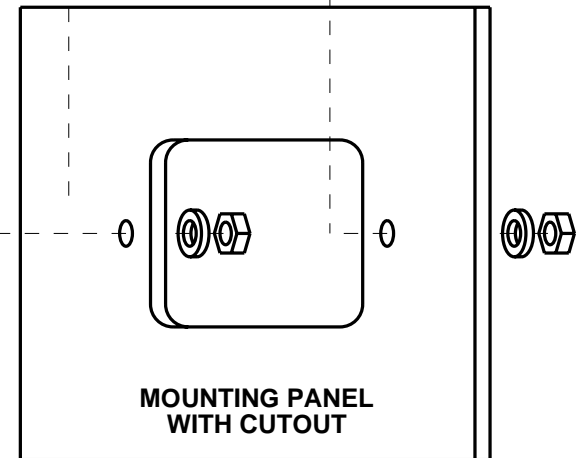

CAT. No.
81155

SWIVEL TYPE BALE FOR RETAINING IEC 60320 (320) C-14 PLUGS CATALOG NUMBERS
57030, 57030-A

NOTE:

1. BALE SECURES ABOVE PLUGS TO SNAP-IN TYPE OUTLETS CATALOG NUMBERS 57320, 57330 AND 57345

2. APPLIANCE OR EQUIPMENT SHEET METAL PANEL FOR OUTLETS MUST BE DRILLED TO ACCOMMODATE BALE MOUNTING STUDS.

LOCKING BALE COMPLETE WITH (2) MOUNTING STUDS,(2)WASHERS AND (2)HEX NUTS

IEC 60320 (320) C-14 PLUG

IEC 60320 (320) C-13
POWER OUTLET

MOUNTING PANEL
WITH CUTOUT