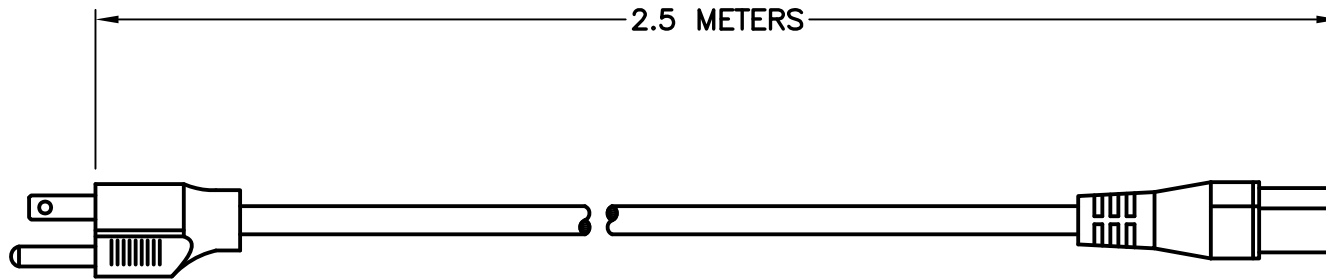

CAT. No.

81200

DETACHABLE CORD SET, JA1-15P (JIS 8303) JAPANESE PLUG & IEC-60320 C-13 CONNECTOR,
12A-125V, BLACK, 2.5 METERS.

APPROVALS

PSE

CERTIFICATIONS

ROHS

REACH

STANDARDS

JIS 8303

JIS C 3306

IEC 60320

SPECIFICATIONS:

1. OVERALL LENGTH: 2.5 METERS
2. CONDUCTORS: 1.25 mm² x 3
3. JACKET: HVCTF, BLACK, 70°C
4. PLUG: JIS 8303, STRAIGHT, BLACK
5. CONNECTOR: IEC 60320 C-13, STRAIGHT, BLACK
6. RATED: 12 AMPERE 125 VOLT