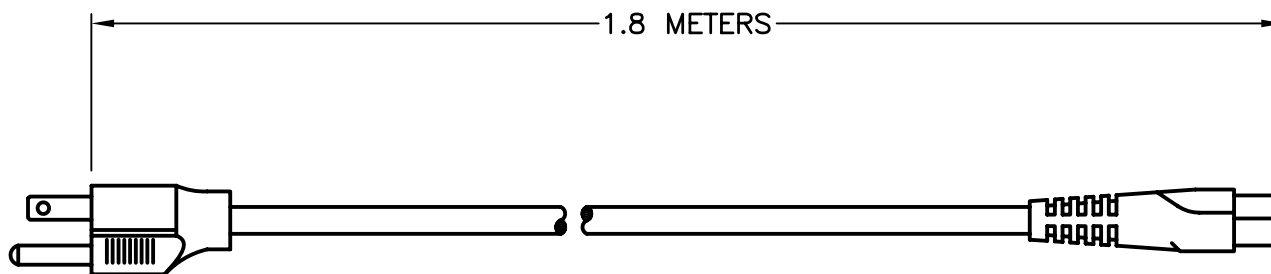

CAT. No.

81295

DETACHABLE CORDSET, JA1-15P (JIS 8303) JAPANESE PLUG & IEC-60320 C-5 CONNECTOR,
7.5A-125V, BLACK, 1.8 METERS.

APPROVALS

PSE

ALL DIMENSIONS ARE IN MILLIMETERS

CERTIFICATIONS

ROHS

STANDARDS

JIS 8303

JIS C 3306

IEC 60320

SPECIFICATIONS:

1. OVERALL LENGTH: 1.8 METERS
2. CONDUCTORS: 0.75 mm² x 3
3. JACKET: VCTF, BLACK, 70°C
4. PLUG: JIS 8303, STRAIGHT, BLACK
5. CONNECTOR: IEC 60320 C-5, STRAIGHT, BLACK
6. RATED: 7 AMPERE 125 VOLT