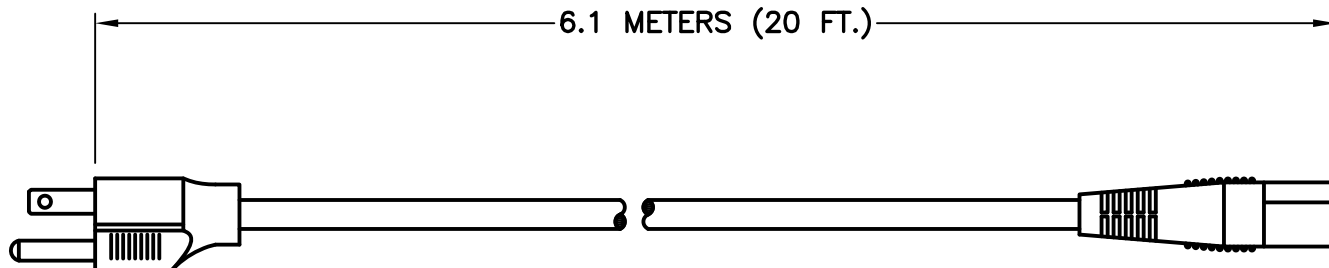

CAT. No.

81415X20FT

NEMA 5-15P 15 AMPERE-125 VOLT DETACHABLE POWER CORD, IEC-60320 C-13 CONNECTOR, 14/3 AWG CONDUCTORS, SJTO, 105°C CORDAGE, 2 POLE-3 WIRE GROUNDING, 6.1 METERS (20 FT.) LONG. BLACK.

APPROVALS

C-UL-US (UL/CSA) ☒

CERTIFICATIONS

REACH ☒ ROHS ☒

STANDARDS

NEMA 5-15P ☒ IEC 60320 C-13 ☒

RELATED POWER CORDS

SPECIFICATIONS:

1. OVERALL LENGTH:	6.1 METERS (20 FT.)
2. CONDUCTORS:	14 AWG x 3 (BLACK, WHITE, GREEN)
3. JACKET:	SJTO, 105°C, BLACK
4. PLUG:	NEMA 5-15, STRAIGHT, BLACK
5. CONNECTOR:	IEC 60320 C-13, STRAIGHT, BLACK
6. RATED:	15 AMPERE 125 VOLT
7. CABLE DIAMETER (APPROX.):	9.0 mm
8. GENERAL MATERIAL:	PVC
9. STRANDING (APPROX.):	41/0.254 mm

<u>CATALOG No</u>	<u>LENGTH</u>
81415	2.5 METERS
81415-RA	2.5 METERS
81415-LA	2.5 METERS
81415X1FT	1 FOOT
81415X18IN	18 INCHES
81415X2FT	2 FEET
81415X3FT	3 FEET
81415X4FT	4 FEET
81415X5FT	5 FEET
81415X6FT	6 FEET
81415X8FT	8 FEET
81415X10FT	10 FEET
81415X12FT	12 FEET
81415X15FT	15 FEET
81415X20FT	20 FEET

NEMA 5-15P

IEC 60320, C-13