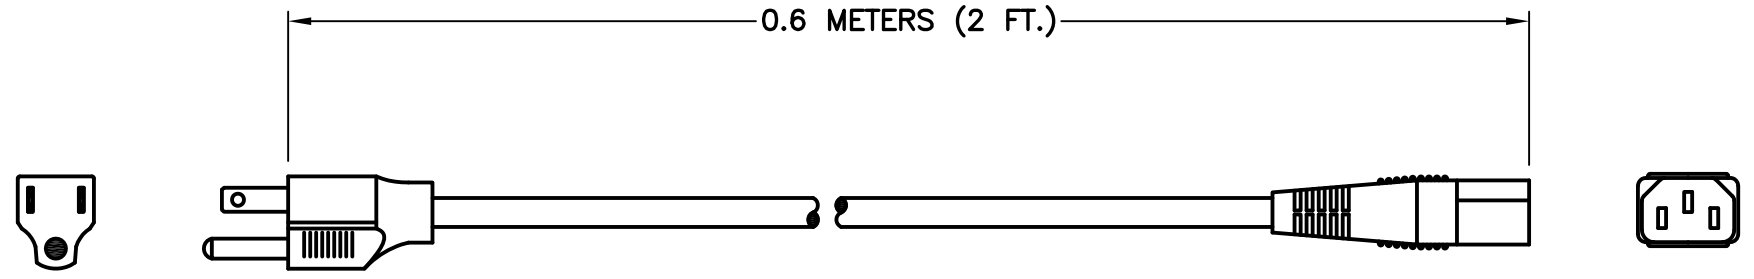

CAT. No. <b>81415X2FT</b>	NEMA 5-15P 15 AMPERE-125 VOLT DETACHABLE POWER CORD, IEC-60320 C-13 CONNECTOR, 14/3 AWG CONDUCTORS, SJTO, 105°C CORDAGE, 2 POLE-3 WIRE GROUNDING, 0.6 METERS (2 FT.) LONG. BLACK.
------------------------------	---

RELATED POWER CORDS

SPECIFICATIONS:

- |                              |                                  |
|------------------------------|----------------------------------|
| 1. OVERALL LENGTH:           | 0.6 METERS (2 FT.)               |
| 2. CONDUCTORS:               | 14 AWG x 3 (BLACK, WHITE, GREEN) |
| 3. JACKET:                   | SJTO, 105°C, BLACK               |
| 4. PLUG:                     | NEMA 5-15, STRAIGHT, BLACK       |
| 5. CONNECTOR:                | IEC 60320 C-13, STRAIGHT, BLACK  |
| 6. RATED:                    | 15 AMPERE 125 VOLT               |
| 7. CABLE DIAMETER (APPROX.): | 9.0 mm                           |
| 8. GENERAL MATERIAL:         | PVC                              |
| 9. STRANDING (APPROX.):      | 41/0.254 mm                      |

<u>CATALOG No</u>	<u>LENGTH</u>
81415	2.5 METERS
81415-RA	2.5 METERS
81415-LA	2.5 METERS
81415X1FT	1 FOOT
81415X18IN	18 INCHES
81415X2FT	2 FEET
81415X3FT	3 FEET
81415X4FT	4 FEET
81415X5FT	5 FEET
81415X6FT	6 FEET
81415X8FT	8 FEET
81415X10FT	10 FEET
81415X12FT	12 FEET
81415X15FT	15 FEET
81415X20FT	20 FEET