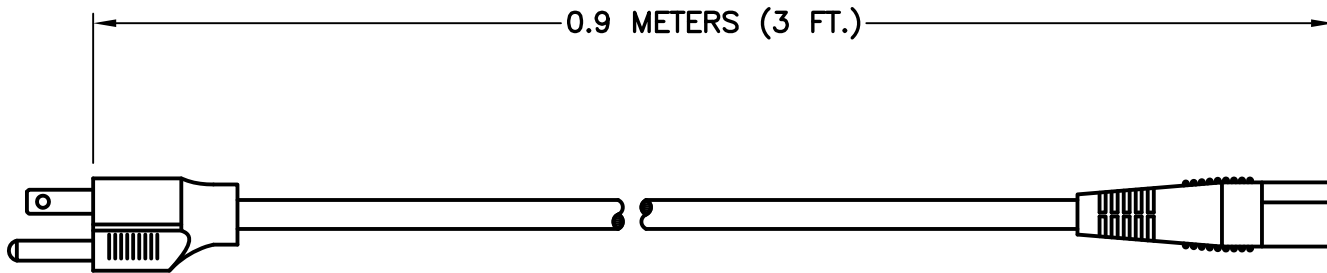

CAT. No.

81415X3FT

NEMA 5-15P 15 AMPERE-125 VOLT DETACHABLE POWER CORD, IEC-60320 C-13 CONNECTOR, 14/3 AWG CONDUCTORS, SJTO, 105°C CORDAGE, 2 POLE-3 WIRE GROUNDING, 0.9 METERS (3 FT.) LONG. BLACK.

APPROVALS

C-UL-US (UL/CSA) ☒

CERTIFICATIONS

REACH ☒ ROHS ☒

STANDARDS

NEMA 5-15P ☒ IEC 60320 C-13 ☒

RELATED POWER CORDS

SPECIFICATIONS:

1. OVERALL LENGTH:	0.9 METERS (3 FT.)
2. CONDUCTORS:	14 AWG x 3 (BLACK, WHITE, GREEN)
3. JACKET:	SJTO, 105°C, BLACK
4. PLUG:	NEMA 5-15, STRAIGHT, BLACK
5. CONNECTOR:	IEC 60320 C-13, STRAIGHT, BLACK
6. RATED:	15 AMPERE 125 VOLT
7. CABLE DIAMETER (APPROX.):	9.0 mm
8. GENERAL MATERIAL:	PVC
9. STRANDING (APPROX.):	41/0.254 mm

<u>CATALOG No</u>	<u>LENGTH</u>
81415	2.5 METERS
81415-RA	2.5 METERS
81415-LA	2.5 METERS
81415X1FT	1 FOOT
81415X18IN	18 INCHES
81415X2FT	2 FEET
81415X3FT	3 FEET
81415X4FT	4 FEET
81415X5FT	5 FEET
81415X6FT	6 FEET
81415X8FT	8 FEET
81415X10FT	10 FEET
81415X12FT	12 FEET
81415X15FT	15 FEET
81415X20FT	20 FEET

NEMA 5-15P

IEC 60320, C-13