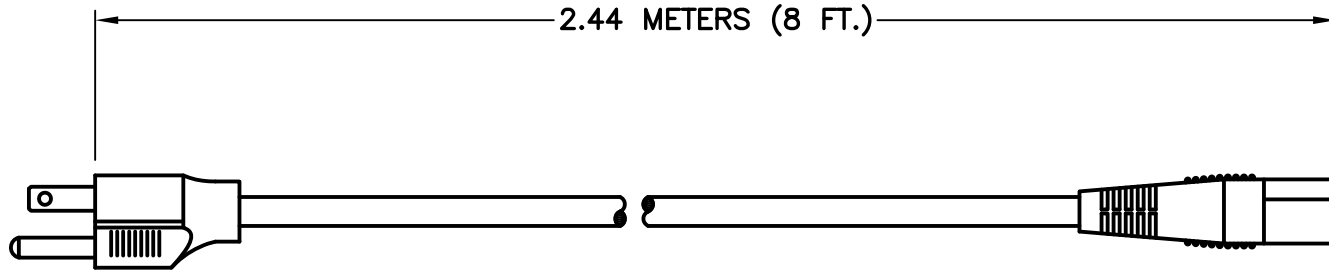

CAT. No.

81415X8FT

NEMA 5-15P 15 AMPERE-125 VOLT DETACHABLE POWER CORD, IEC-60320 C-13 CONNECTOR, 14/3 AWG CONDUCTORS, SJTO, 105°C CORDAGE, 2 POLE-3 WIRE GROUNDING, 2.44 METERS (8 FT.) LONG. BLACK.

APPROVALS

C-UL-US (UL/CSA) ☒

CERTIFICATIONS

REACH ☒ ROHS ☒

STANDARDS

NEMA 5-15P ☒ IEC 60320 C-13 ☒

RELATED POWER CORDS

SPECIFICATIONS:

1. OVERALL LENGTH:	2.44 METERS (8 FT.)
2. CONDUCTORS:	14 AWG x 3 (BLACK, WHITE, GREEN)
3. JACKET:	SJTO, 105°C, BLACK
4. PLUG:	NEMA 5-15, STRAIGHT, BLACK
5. CONNECTOR:	IEC 60320 C-13, STRAIGHT, BLACK
6. RATED:	15 AMPERE 125 VOLT
7. CABLE DIAMETER (APPROX.):	9.0 mm
8. GENERAL MATERIAL:	PVC
9. STRANDING (APPROX.):	41/0.254 mm

<u>CATALOG No</u>	<u>LENGTH</u>
81415	2.5 METERS
81415-RA	2.5 METERS
81415-LA	2.5 METERS
81415X1FT	1 FOOT
81415X18IN	18 INCHES
81415X2FT	2 FEET
81415X3FT	3 FEET
81415X4FT	4 FEET
81415X5FT	5 FEET
81415X6FT	6 FEET
81415X8FT	8 FEET
81415X10FT	10 FEET
81415X12FT	12 FEET
81415X15FT	15 FEET
81415X20FT	20 FEET

NEMA 5-15P

IEC 60320, C-13