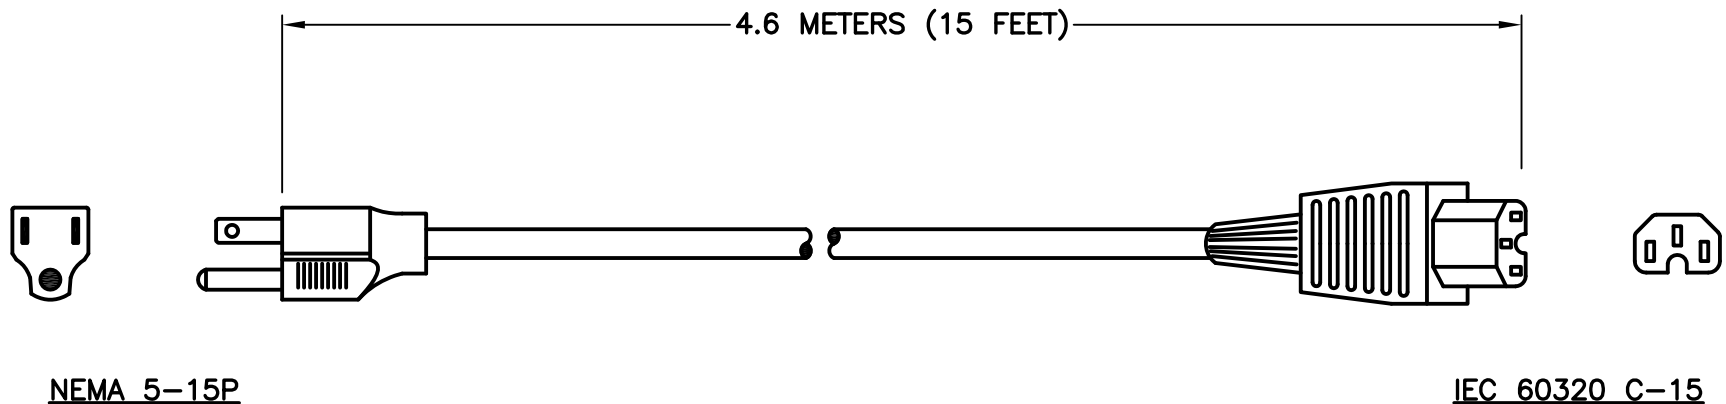

CAT. No.

81500X15FT

DETACHABLE CORD SET, NEMA 5-15P PLUG & STRAIGHT IEC 60320 C-15 CONNECTOR, 15 AMPERE 125 VOLT, 14/3 AWG, SJT, 105°C, 4.6 METERS (15 FEET) (180") LONG, BLACK.

APPROVALS

UL CSA C(UL)US

CERTIFICATIONS

REACH ROHS ROHS2 ROHS3

STANDARDS

NEMA 5-15P IEC 60320 C-15

SPECIFICATIONS:

1. OVERALL LENGTH: 4.6 METERS (15 FEET)
2. CONDUCTORS: 14 AWG x 3
3. JACKET: SJT, 105°C, BLACK
4. PLUG: NEMA 5-15P, STRAIGHT, BLACK
5. CONNECTOR: IEC 60320 C-15, STRAIGHT, BLACK
6. RATED: 15 AMPERE 125 VOLT