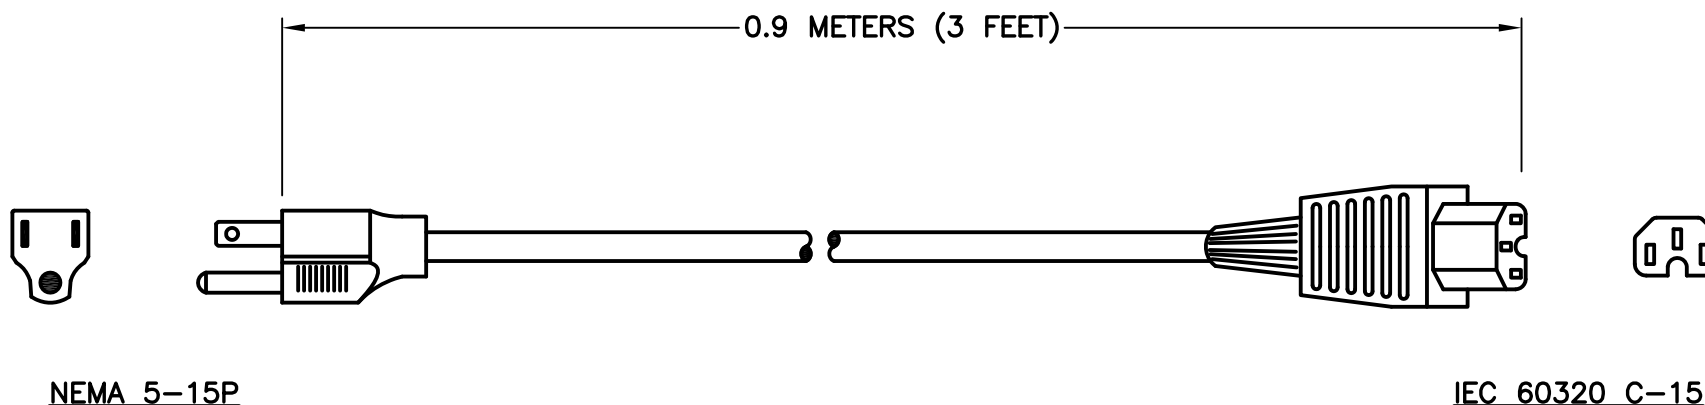

CAT. No.

81500X3FT

DETACHABLE CORD SET, NEMA 5-15P PLUG & STRAIGHT IEC 60320 C-15 CONNECTOR, 15 AMPERE 125 VOLT, 14/3 AWG, SJT, 105°C, 0.9 METERS (3 FEET) (36") LONG, BLACK.

APPROVALS

UL  CSA  C(UL)US

CERTIFICATIONS

REACH  ROHS  ROHS2  ROHS3

STANDARDS

NEMA 5-15P  IEC 60320 C-15

SPECIFICATIONS:

1. OVERALL LENGTH: 0.9 METERS (3 FEET)
2. CONDUCTORS: 14 AWG x 3
3. JACKET: SJT, 105°C, BLACK
4. PLUG: NEMA 5-15P, STRAIGHT, BLACK
5. CONNECTOR: IEC 60320 C-15, STRAIGHT, BLACK
6. RATED: 15 AMPERE 125 VOLT