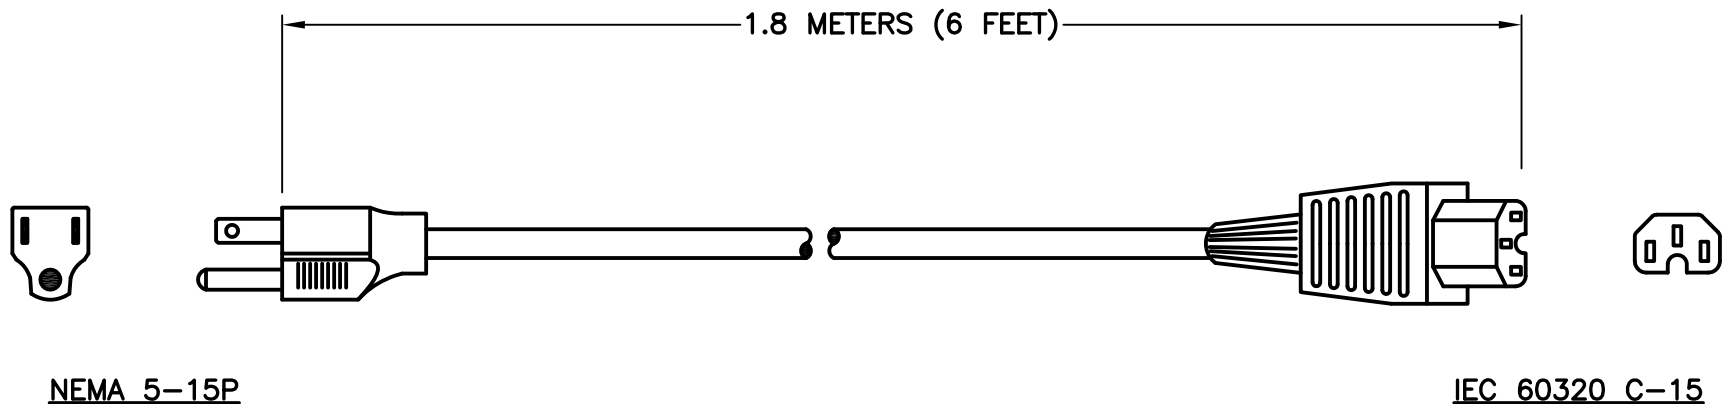

CAT. No.

81500X6FT

DETACHABLE CORD SET, NEMA 5-15P PLUG & STRAIGHT IEC 60320 C-15 CONNECTOR, 15 AMPERE 125 VOLT, 14/3 AWG, SJT, 105°C, 1.8 METERS (6 FEET) (72") LONG, BLACK.

APPROVALS

UL  CSA  C(UL)US

CERTIFICATIONS

REACH  ROHS  ROHS2  ROHS3

STANDARDS

NEMA 5-15P  IEC 60320 C-15

SPECIFICATIONS:

1. OVERALL LENGTH: 1.8 METERS (6 FEET)
2. CONDUCTORS: 14 AWG x 3
3. JACKET: SJT, 105°C, BLACK
4. PLUG: NEMA 5-15P, STRAIGHT, BLACK
5. CONNECTOR: IEC 60320 C-15, STRAIGHT, BLACK
6. RATED: 15 AMPERE 125 VOLT