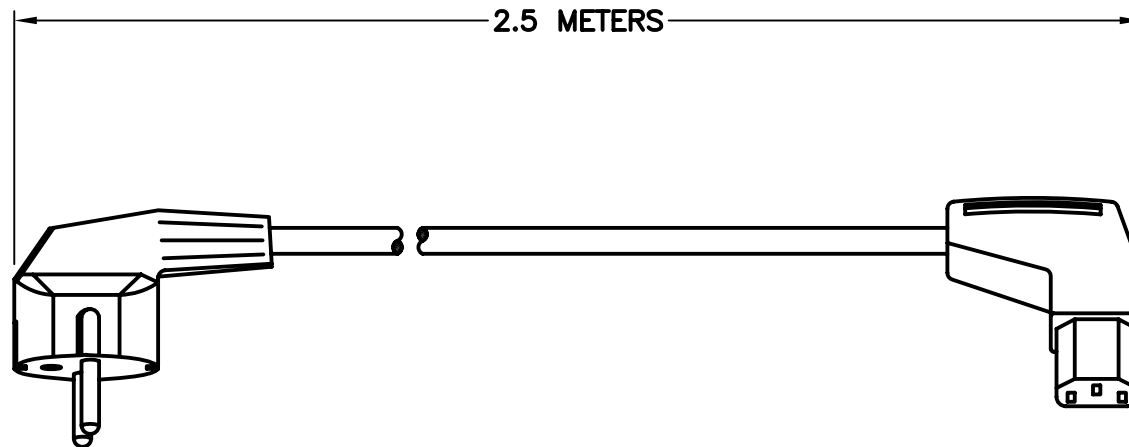

CAT. No.

81641-RA-RUS

DETACHABLE CORD SET, EU1-16P "SCHUKO" CEE 7/7 ANGLE PLUG (4.0 mm DIA PINS) & RIGHT ANGLE IEC 60320 C-13 CONNECTOR, 10A 250V, BLACK, 2.5 METERS.

APPROVALS	CEBEC ☒	KEMA ☒	NEMKO ☒	OVE ☒	SEMKO ☒	VDE ☒
CERTIFICATIONS	CE ☒	ROHS ☒				
STANDARDS	CEE 7/7 ☒	IEC 60320 ☒				

SPECIFICATIONS:

1. OVERALL LENGTH: 2.5 METERS
2. CONDUCTORS: 1.0 mm² x 3 WITH IEC COLOR CODE (GREEN/YELLOW, BLUE, BROWN)
3. JACKET: H05VV-F, BLACK
4. PLUG: CEE 7/7 "SCHUKO", ANGLE, BLACK, RUSSIAN "GOSH" STANDARD (4.0 mm DIA PINS)
5. CONNECTOR: IEC 60320 C-13, RIGHT ANGLE, BLACK
6. RATED: 10 AMPERE 250 VOLT

EU1-16P. CEE 7/7
"SCHUKO"

IEC 60320. C-13