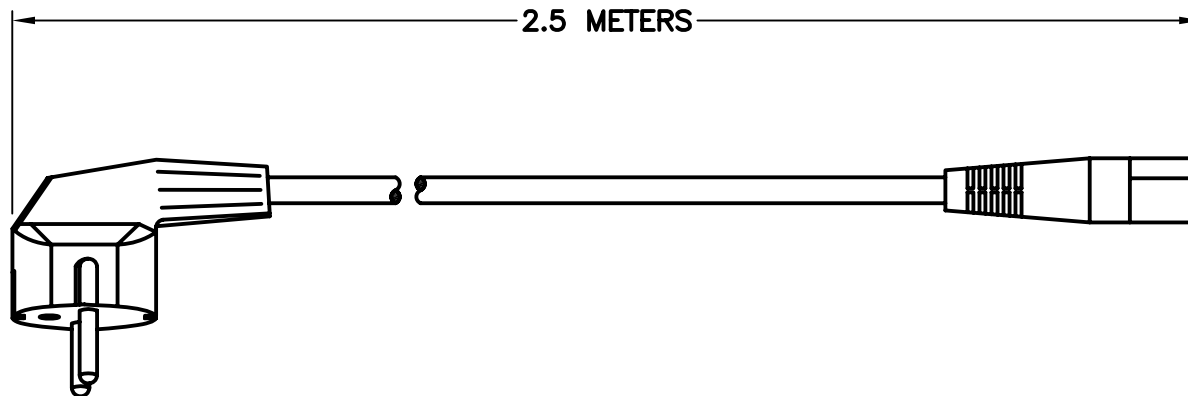

CAT. No.

81641-RUS

DETACHABLE CORD SET, EU1-16P "SCHUKO" CEE 7/7 ANGLE PLUG (4.0 mm DIA PINS) & IEC 60320 C-13 CONNECTOR, 10A 250V, BLACK, 2.5 METERS.

APPROVALS	CEBEC ☒	KEMA ☒	NEMKO ☒	OVE ☒	SEMKO ☒	VDE ☒
CERTIFICATIONS	CE ☒	ROHS ☒				
STANDARDS	CEE 7/7 ☒	IEC 60320 ☒				

SPECIFICATIONS:

1. OVERALL LENGTH: 2.5 METERS
2. CONDUCTORS: 1.0 mm² x 3 WITH IEC COLOR CODE (GREEN/YELLOW, BLUE, BROWN)
3. JACKET: H05VV-F, BLACK
4. PLUG: CEE 7/7 "SCHUKO", ANGLE, BLACK, RUSSIAN "GOSH" STANDARD (4.0 mm DIA PINS)
5. CONNECTOR: IEC 60320 C-13, STRAIGHT, BLACK
6. RATED: 10 AMPERE 250 VOLT

EU1-16P. CEE 7/7
"SCHUKO"

IEC 60320. C-13