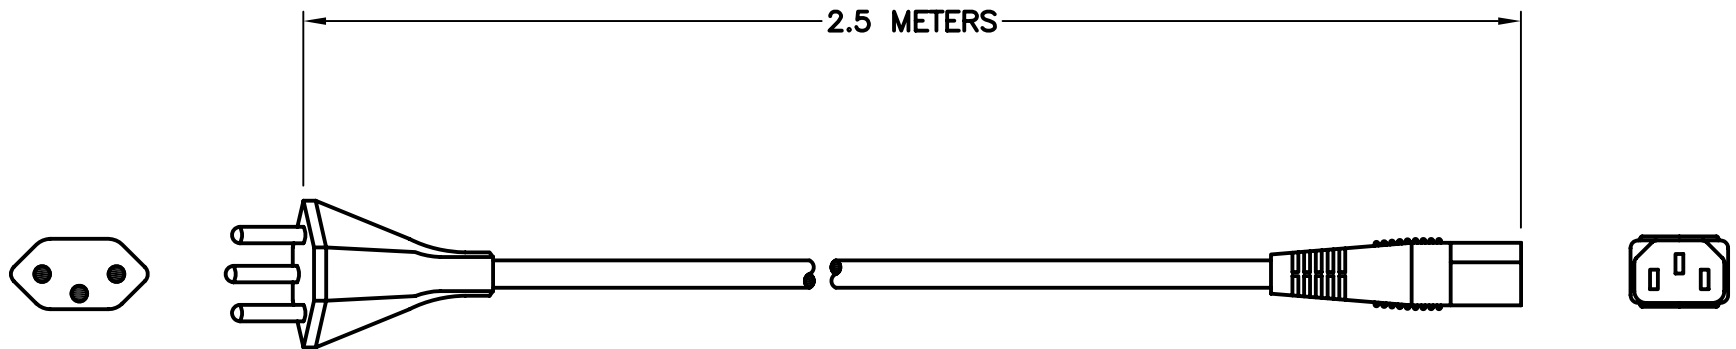

CAT. No.

82100

DETACHABLE CORD SET, BRAZIL (BR2-10P TYPE PLUG) AND IEC60320 C-13 CONNECTOR, 10A 250V, BLACK, 2.5 METER. BRAZIL (INMETRO) APPROVED. NBR14136.

APPROVALS

INMETRO  UL/BR

CERTIFICATIONS

ROHS

STANDARDS

NBR 14136  IEC 60320

**SPECIFICATIONS:**

1. OVERALL LENGTH: 2.5 METERS
2. CONDUCTORS: 1.0 mm<sup>2</sup> x 3 WITH IEC COLOR CODE (GREEN/YELLOW, BLUE, BROWN)
3. JACKET: H05VV, BLACK
4. PLUG: NBR14136 (BR2-10P), STRAIGHT, BLACK
5. CONNECTOR: IEC 60320 C-13, STRAIGHT, BLACK
6. RATED: 10 AMPERE 250 VOLT