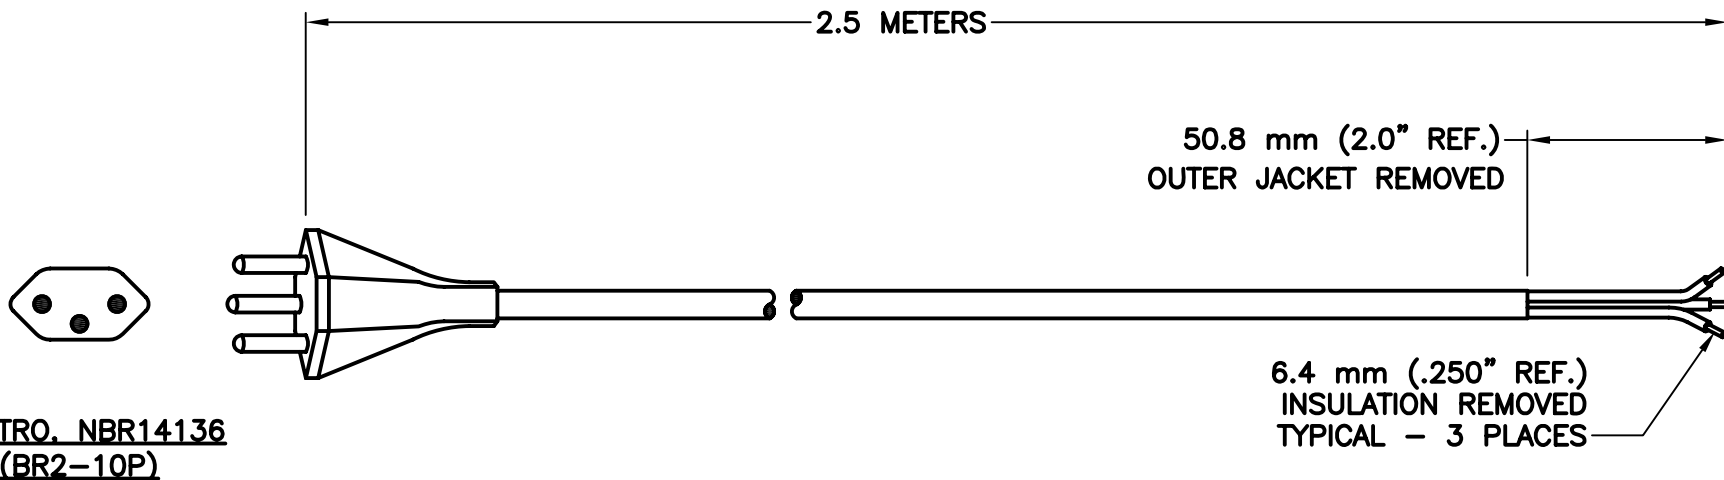

CAT. No.

82140

POWER SUPPLY CORD, BRAZIL (BR2-10P TYPE PLUG) 10A 250V, BLACK, 2.5 METER, STRIPPED ENDS,  
BRAZIL (INMETRO) APPROVED. NBR14136.

APPROVALS

INMETRO  UL/BR

CERTIFICATIONS

ROHS

STANDARDS

NBR 14136

**SPECIFICATIONS:**

1. OVERALL LENGTH: 2.5 METERS
2. CONDUCTORS: 1.0 mm<sup>2</sup> x 3 WITH IEC COLOR CODE (GREEN/YELLOW, BLUE, BROWN)
3. JACKET: H05VV, BLACK
4. PLUG: NBR14136 (BR2-10P), STRAIGHT, BLACK
5. CONNECTOR: NONE
6. RATED: 10 AMPERE 250 VOLT

INMETRO, NBR14136  
(BR2-10P)