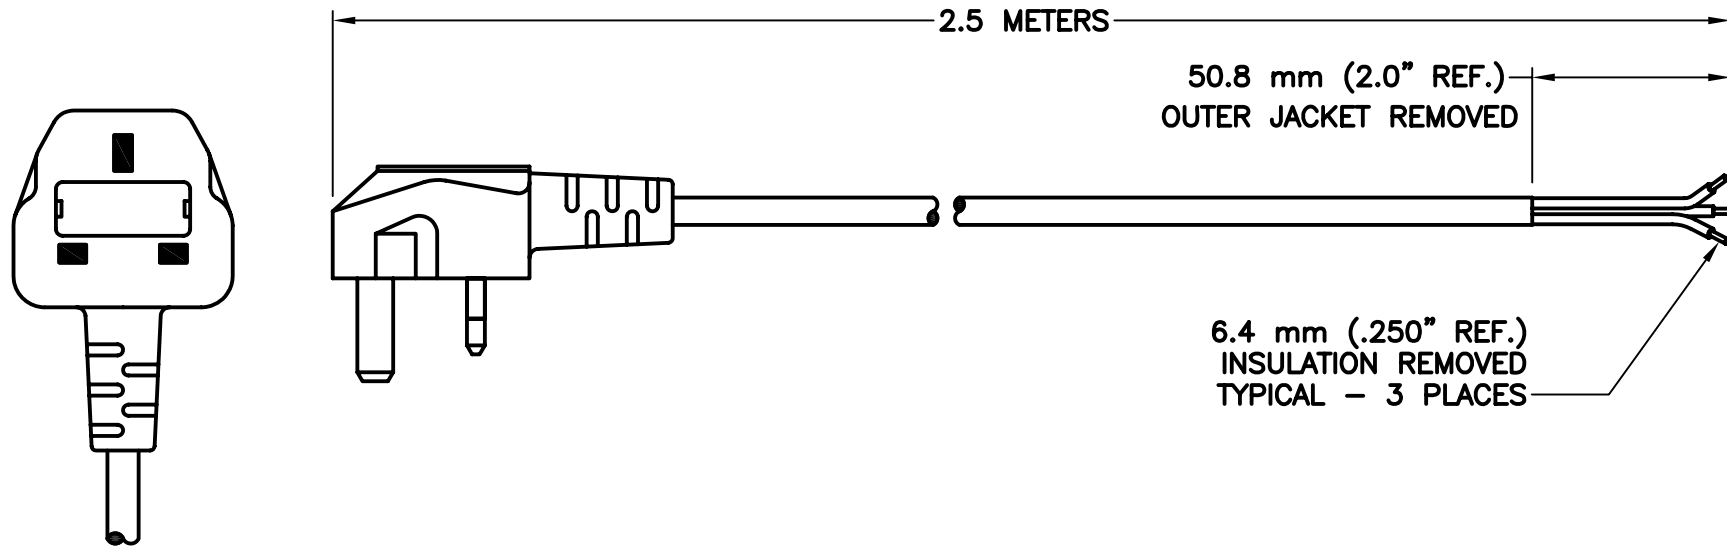

CAT. No.

83100

POWER SUPPLY CORD, UK1-13P (BS1363A) ANGLE PLUG, 13A 250V, BLACK, 2.5 METERS, FUSED 13 AMP, STRIPPED ENDS.

APPROVALS	BSI <input checked="" type="checkbox"/>
CERTIFICATIONS	CE <input checked="" type="checkbox"/> ROHS <input checked="" type="checkbox"/>
STANDARDS	BS 1363 A <input checked="" type="checkbox"/>

**SPECIFICATIONS:**

1. OVERALL LENGTH: 2.5 METERS
2. CONDUCTORS: 1.5 mm x 3 WITH IEC COLOR CODE (GREEN/YELLOW, BLUE, BROWN)
3. JACKET: H05VV-F, BLACK, OUTSIDE DIAMETER APPROX. 8.3 mm.
4. PLUG: BS 1363 A (13 AMPERE FUSE), ANGLE, BLACK
5. CONNECTOR: NONE
6. RATED: 13 AMPERE 250 VOLT