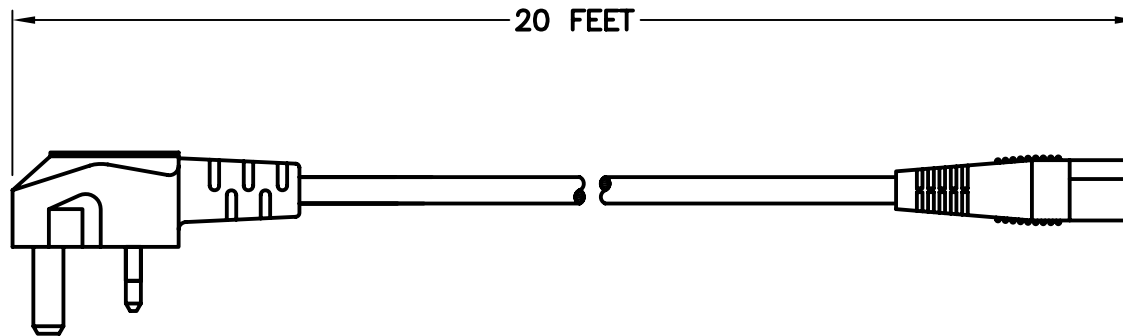

IEC 60320. C-13