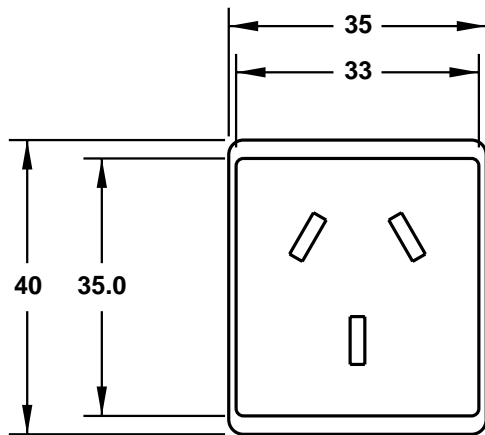

CAT. No.

84100

APPROVALS / CERT'S.

IRAM

ALL DIMENSIONS ARE IN MILLIMETERS

RETAINING CLIP

CUTOUT FOR
PANEL MOUNTING