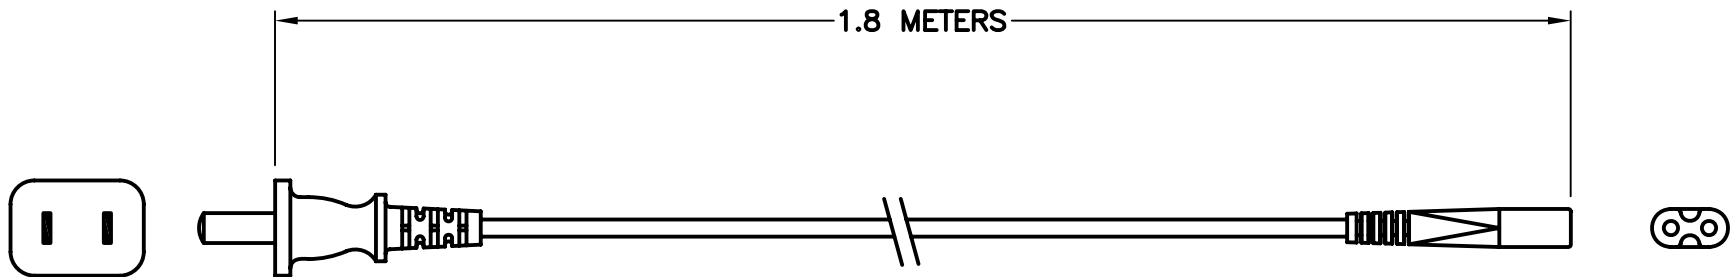

CAT. No.

84195-A

DETACHABLE CORD SET, CHINA 2 WIRE PLUG (NON-POLARIZED, NEMA 1-15P TYPE PLUG) & IEC 60320 C-7 CONNECTOR, BLACK, 2.5A 250V, 6 FT LONG.

APPROVALS

CCC

CERTIFICATIONS

GB-15934  ROHS

STANDARDS

GB2099-1  GB1002-1  GB5023.5  GB17465.1  IEC 60320

SPECIFICATIONS:

1. OVERALL LENGTH: 1.8 METERS
2. CONDUCTORS: 0.75 mm<sup>2</sup> x 2
3. JACKET: RVV, BLACK, 70°C
4. PLUG: STRAIGHT, BLACK
5. CONNECTOR: IEC 60320 C-7, STRAIGHT, BLACK
6. RATED: 2.5 AMPERE 250 VOLT

2 WIRE PLUG

IEC 60320, C-7